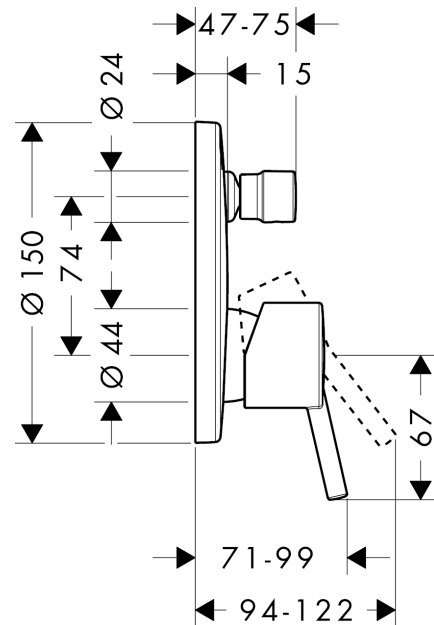

Talis S

Single lever bath mixer for concealed installation

Surfaces: **chrome** Article Number: **32475000**

Description

product features

- connection type: basic set
- ceramic cartridge
- min. operating pressure: 1 bar
- temperature limitation adjustable
- with automatic resetting
- with silencer
- scope of supply: handle, sleeve, escutcheon, diverter, mixing unit
- not included: basic set

Product image

Scale drawing

Flowchart