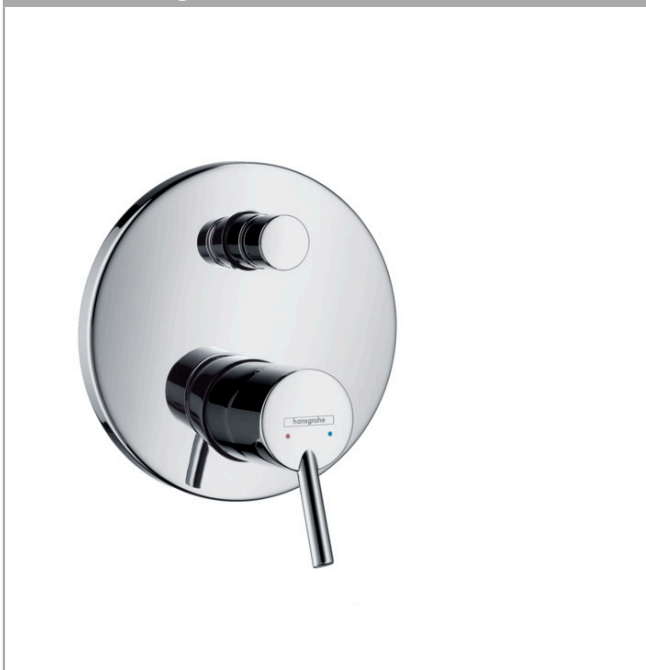

Talis S

Single lever bath mixer for concealed installation

Surfaces: **chrome** Article Number: **32475000**

Description

product features

- connection type: basic set
- ceramic cartridge
- min. operating pressure: 1 bar
- temperature limitation adjustable
- with automatic resetting
- with silencer
- scope of supply: handle, sleeve, escutcheon, diverter, mixing unit
- not included: basic set

Product image