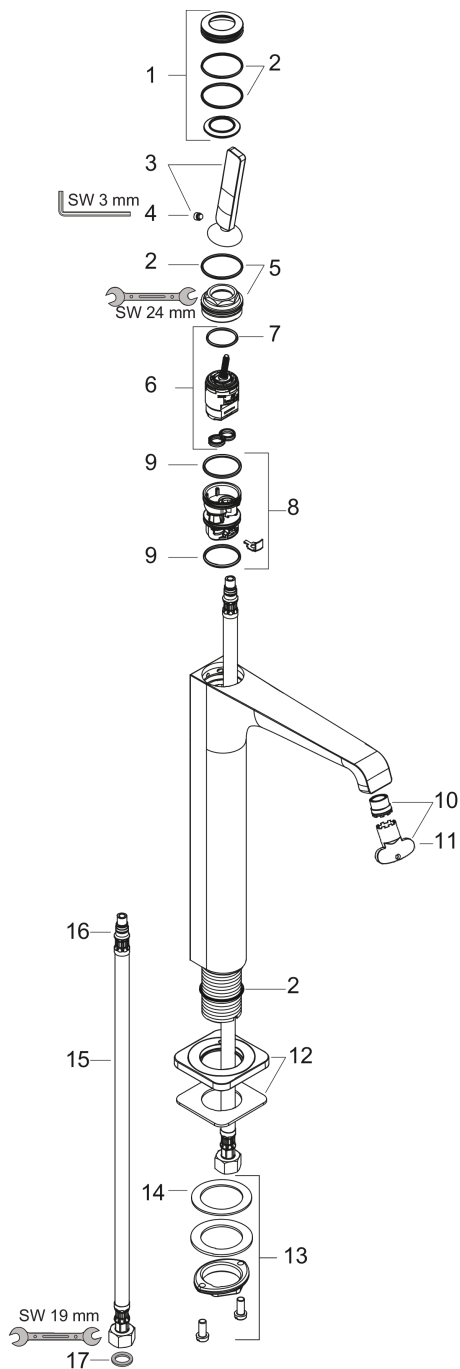

AXOR Citterio E
Single lever basin mixer 250 with pin handle for wash bowls with waste set
 Surfaces: **Chrome** Article Number: **36104000**

product features

- consists of: single lever basin mixer, waste set
- ComfortZone 250
- projection 163 mm
- spray type: laminar spray
- maximum flow rate at 3 bar: 5 l/min
- joystick ceramic cartridge
- suitable for continuous flow water heaters
- non-closing waste set
- connection type: G 3/8 connections
- connection dimension: DN15

Technology

Product image

Scale drawing

AXOR Citterio E
Single lever basin mixer 250 with pin handle for wash bowls with waste set
 Surfaces: **Chrome** Article Number: **36104000**

Flowchart

AXOR Citterio E
Single lever basin mixer 250 with pin handle for wash bowls with waste set
 Surfaces: **Chrome** Article Number: **36104000**

Exploded Drawing

Year of production: >11/14

AXOR Citterio E
Single lever basin mixer 250 with pin handle for wash bowls with waste set
 Surfaces: **Chrome** Article Number: **36104000**

Spare part list

Year of production: >11/14

Pos.		Article Number	Price	PU
1	escutcheon	92188000	-	1
2	O-ring 30x1,5	98433000	-	1
3	handle	92189000	-	1
4	hollow set screw M6x6	97660000	-	1
5	nut	95667000	-	1
6	cartridge, assy	96339000	-	1
7	O-ring 21,95x1,78	95169000	-	1
8	adapter for cartridge	95289000	-	1
9	O-ring 26x2	98147000	-	1
10	aerator laminar M16,5x1 (5 l/min)	95382000	-	1
11	special tool	98987000	-	1
12	escutcheon	92190000	-	1
13	fixing set (Ø 32)	13961000	-	1
14	lever collar	97548000	-	1
15	connection hose 900 mm M8x0,75 G3/8	96316000	-	1
16	O-ring 7x1,5	98422000	-	1
17	sealing set	95581000	-	1
a	waste	50001000	-	1
b	fixation extension 35 mm	13898000	-	1
c	plug	92313000	-	1