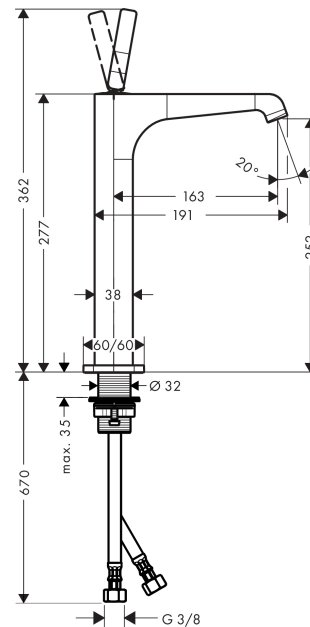

AXOR Citterio E
Single lever basin mixer 250 with pin handle for wash bowls with waste set
 Surfaces: **Chrome** Article Number: **36104000**

product features

- consists of: single lever basin mixer, waste set
- ComfortZone 250
- projection 163 mm
- spray type: laminar spray
- maximum flow rate at 3 bar: 5 l/min
- joystick ceramic cartridge
- suitable for continuous flow water heaters
- non-closing waste set
- connection type: G 3/8 connections
- connection dimension: DN15

Technology

Product image

Scale drawing

AXOR Citterio E
Single lever basin mixer 250 with pin handle for wash bowls with waste set
 Surfaces: **Chrome** Article Number: **36104000**

Flowchart

AXOR Citterio E
Single lever basin mixer 250 with pin handle for wash bowls with waste set
 Surfaces: **Chrome** Article Number: **36104000**

Exploded Drawing

Year of production: >11/14

AXOR Citterio E
Single lever basin mixer 250 with pin handle for wash bowls with waste set
 Surfaces: **Chrome** Article Number: **36104000**

Spare part list

Year of production: >11/14

Pos.		Article Number	Price	PU
1	escutcheon	92188000	-	1
2	O-ring 30x1,5	98433000	-	1
3	handle	92189000	-	1
4	hollow set screw M6x6	97660000	-	1
5	nut	95667000	-	1
6	cartridge, assy	96339000	-	1
7	O-ring 21,95x1,78	95169000	-	1
8	adapter for cartridge	95289000	-	1
9	O-ring 26x2	98147000	-	1
10	aerator laminar M16,5x1 (5 l/min)	95382000	-	1
11	special tool	98987000	-	1
12	escutcheon	92190000	-	1
13	fixing set (Ø 32)	13961000	-	1
14	lever collar	97548000	-	1
15	connection hose 900 mm M8x0,75 G3/8	96316000	-	1
16	O-ring 7x1,5	98422000	-	1
17	sealing set	95581000	-	1
a	waste	50001000	-	1
b	fixation extension 35 mm	13898000	-	1
c	plug	92313000	-	1