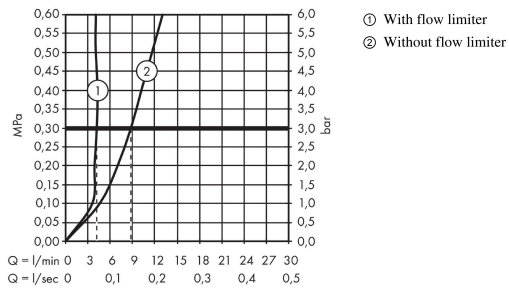

AXOR Citterio E
Single lever basin mixer 250 with pin handle for wash bowls with waste set
Surfaces: **Chrome** Article Number: **36104000**

Flowchart