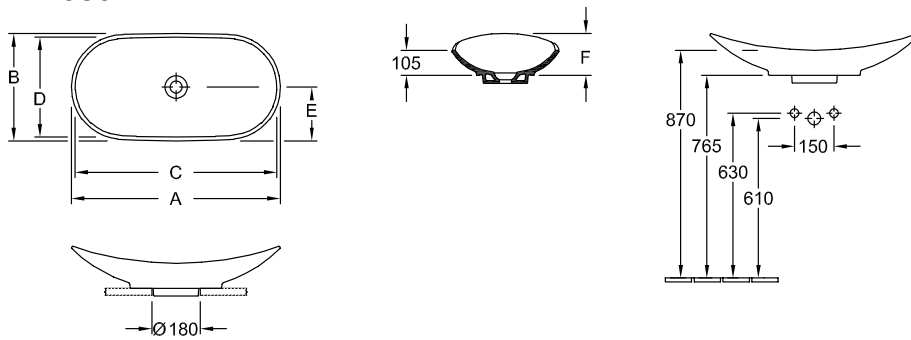

#### 1. POSITION

<b>Model</b>	<b>411080</b>
Collection	My Nature
PROJECTS	 PREMIUM
Width	810 mm
Depth	410 mm
Weight	12,1 kg
description	Sanitary porcelain incl. unclosable valve with ceramic valve cover, fastening set included EN 31, EN 14688 Furniture programme LEGATO to match
Tap fitting / Tap hole remark	without tap hole area
Overflow remark	without overflow, Please note: unclosable outlet valve must be used with models without overflow
material	Sanitary porcelain
Specification texts	My Nature; Surface-mounted washbasin; Sanitary porcelain; Size: 810 x 410 mm; Oval; without tap hole area; without overflow; Please note: unclosable outlet valve must be used with models without overflow; incl. unclosable valve with ceramic valve cover, fastening set included; EN 31, EN 14688

### COLOURS

White Alpin CeramicPlus 411080R1 4051202034269

TECHNICAL DRAWINGS

411080

	A	B	C	D	E	F
4110 60	610	360	575	330	180	150
4110 80	810	410	785	380	205	160