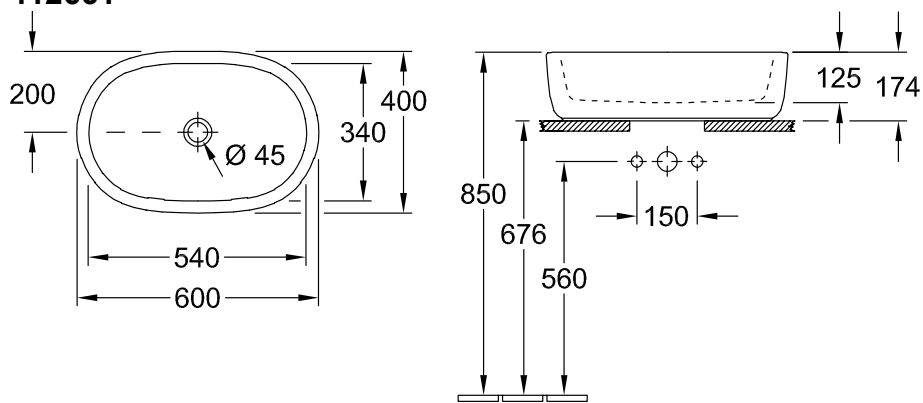

#### 1. POSITION

<b>Model</b>	<b>412661</b>
Collection	Architectura
PROJECTS	 PLUS
Width	600 mm
Depth	400 mm
Weight	18 kg
description	Sanitary porcelain incl. template, fastening set included EN 31, EN 14688
Tap fitting / Tap hole remark	for wall-mounted washbasin mixers or tall pillar tap fittings, without tap hole area
Overflow remark	without overflow, Please note: unclosable outlet valve must be used with models without overflow
material	Sanitary porcelain
Specification texts	Architectura; Surface-mounted washbasin; Sanitary porcelain; Size: 600 x 400 mm; Oval; for wall- mounted washbasin mixers or tall pillar tap fittings, without tap hole area; without overflow; Please note: unclosable outlet valve must be used with models without overflow; incl. template, fastening set included; EN 31, EN 14688

### COLOURS

White Alpin CeramicPlus	412661R1	4051202175443
White Alpin	41266101	4051202175450

TECHNICAL DRAWINGS

412661

TECHNICAL DRAWINGS

412661