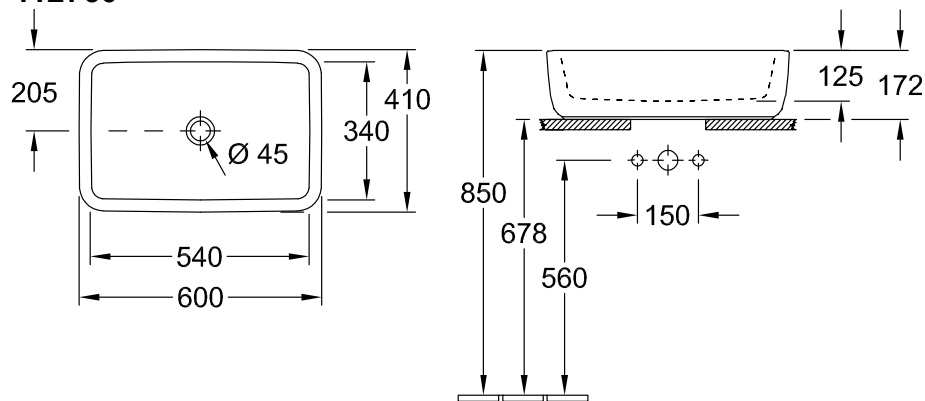

SURFACE-MOUNTED WASHBASIN ARCHITECTURA

PRODUCT INFORMATION

1. POSITION

Model	412760
Collection	Architectura
PROJECTS	 PLUS
Width	600 mm
Depth	400 mm
Weight	19,7 kg
description	Sanitary porcelain incl. template, fastening set included EN 31, EN 14688
Tap fitting / Tap hole remark	for wall-mounted washbasin mixers or tall pillar tap fittings, without tap hole area
Overflow remark	with overflow
material	Sanitary porcelain
Specification texts	Architectura; Surface-mounted washbasin; Sanitary porcelain; Size: 600 x 400 mm; Rectangle; for wall-mounted washbasin mixers or tall pillar tap fittings, without tap hole area; with overflow; incl. template, fastening set included; EN 31, EN 14688

COLOURS

White Alpin	41276001	4051202165215
White Alpin CeramicPlus	412760R1	4051202165208

TECHNICAL DRAWINGS

412760

TECHNICAL DRAWINGS

412760