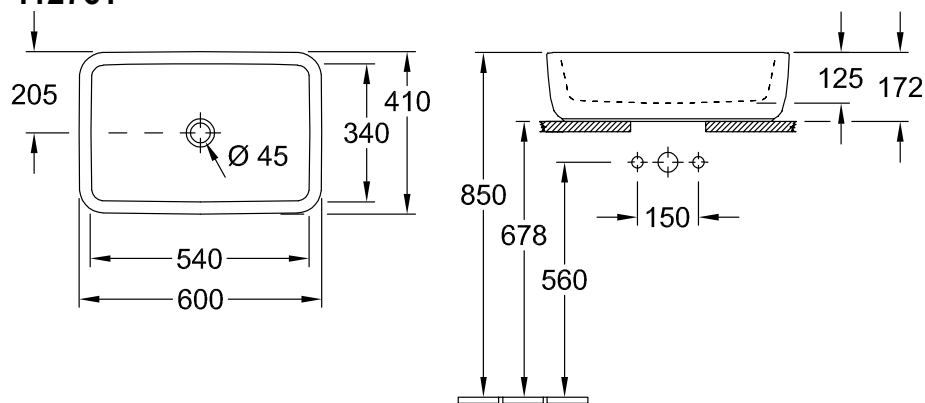

SURFACE-MOUNTED WASHBASIN ARCHITECTURA

PRODUCT INFORMATION

1 . POSITION

Model	412761
Collection	Architectura
PROJECTS	 PLUS
Width	600 mm
Depth	400 mm
Weight	19,7 kg
description	Sanitary porcelain incl. template, fastening set included EN 31, EN 14688
Tap fitting / Tap hole remark	for wall-mounted washbasin mixers or tall pillar tap fittings, without tap hole area
Overflow remark	without overflow, Please note: unclosable outlet valve must be used with models without overflow
material	Sanitary porcelain
Specification texts	Architectura; Surface-mounted washbasin; Sanitary porcelain; Size: 600 x 400 mm; Rectangle; for wall-mounted washbasin mixers or tall pillar tap fittings, without tap hole area; without overflow; Please note: unclosable outlet valve must be used with models without overflow; incl. template, fastening set included; EN 31, EN 14688

COLOURS

White Alpin	41276101	4051202165185
White Alpin CeramicPlus	412761R1	4051202165192

TECHNICAL DRAWINGS

412761

TECHNICAL DRAWINGS

412761