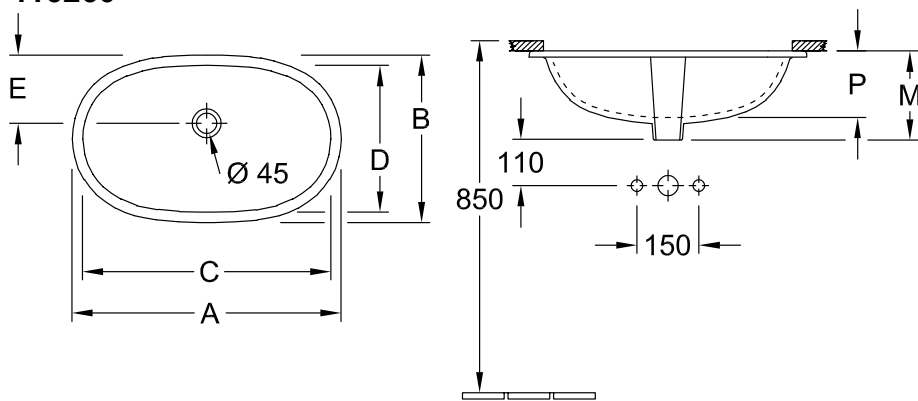

UNDERCOUNTER WASHBASIN O.NOVO

PRODUCT INFORMATION

1. POSITION

Model	416260
Collection	O.novo
PROJECTS	 START
Width	600 mm
Depth	350 mm
Weight	8,7 kg
description	Sanitary porcelain the hole for the washbasin can only be cut out using the original washbasin because tolerances of several millimetres are possible, installation possible in natural stone and laminate countertops fastening set included EN 31, EN 14688
Tap fitting / Tap hole remark	without tap hole area
Overflow remark	with overflow
material	Sanitary porcelain
Specification texts	O.novo; Undercounter washbasin; Sanitary porcelain; Size: 600 x 350 mm; Oval; without tap hole area; with overflow; the hole for the washbasin can only be cut out using the original washbasin because tolerances of several millimetres are possible, installation possible in natural stone and laminate countertops; fastening set included; EN 31, EN 14688

COLOURS

White Alpin	41626001	4051202085391
White Alpin CeramicPlus	416260R1	4051202095857

TECHNICAL DRAWINGS

416260

	A	B	C	D	E	M	P
4162 60	650	400	600	350	165	208	160
4162 50	580	370	530	320	145	200	150