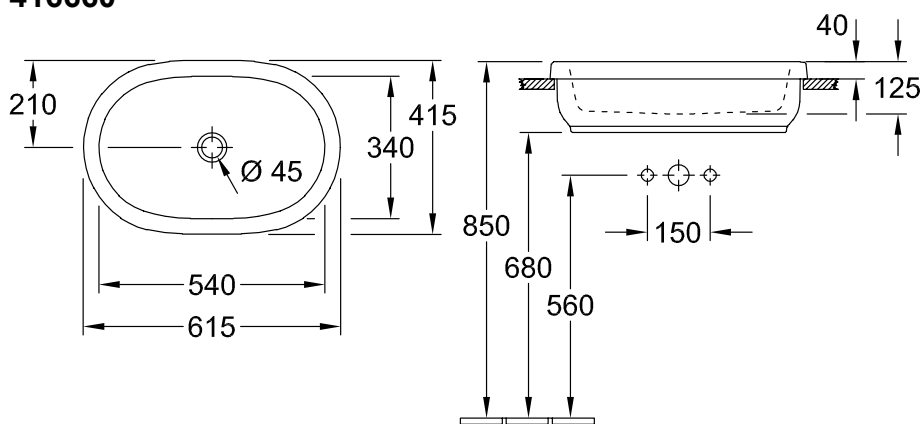

BUILT-IN WASHBASIN ARCHITECTURA

PRODUCT INFORMATION

1 . POSITION

Model	416660
Collection	Architectura
PROJECTS	 PLUS
Width	615 mm
Depth	415 mm
Weight	18,5 kg
description	outside surface glazed Sanitary porcelain incl. template EN 31, EN 14688
Tap fitting / Tap hole remark	without tap hole area
Overflow remark	with overflow
material	Sanitary porcelain
Specification texts	Architectura; Built-in washbasin; Sanitary porcelain; Size: 615 x 415 mm; Oval; outside surface glazed; without tap hole area; with overflow; incl. template; EN 31, EN 14688

COLOURS

White Alpin	41666001	4051202177782
White Alpin CeramicPlus	416660R1	4051202177775

TECHNICAL DRAWINGS

416660

TECHNICAL DRAWINGS

416660