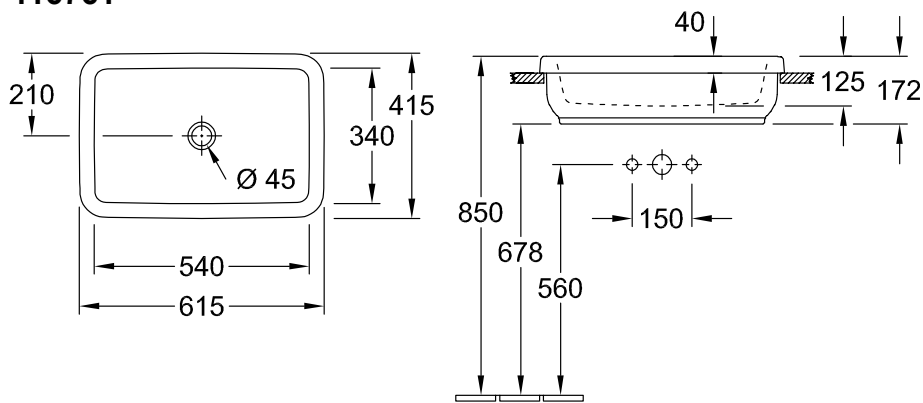

TECHNICAL DRAWINGS

416761