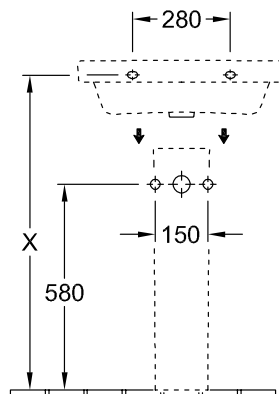

WASHBASIN ARCHITECTURA

PRODUCT INFORMATION

1 . POSITION

Model	418855
Collection	Architectura
PROJECTS	 PLUS
Width	550 mm
Depth	470 mm
Weight	18,7 kg
description	Sanitary porcelain EN 31, EN 14688
Tap fitting / Tap hole remark	suitable for 3-hole tap fittings, central tap hole punched out
Overflow remark	with overflow
material	Sanitary porcelain
Specification texts	Architectura; Washbasin; Sanitary porcelain; Size: 550 x 470 mm; Rectangle; suitable for 3-hole tap fittings, central tap hole punched out; with overflow; EN 31, EN 14688

COLOURS

White Alpin	41885501	4051202342623
White Alpin CeramicPlus	418855R1	4051202342630
White Alpin AntiBac	418855T1	4051202467241

TECHNICAL DRAWINGS

418855

TECHNICAL DRAWINGS

418855