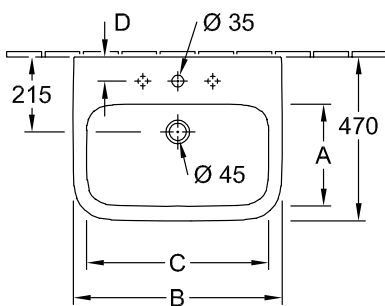

WASHBASIN ARCHITECTURA

PRODUCT INFORMATION

1 . POSITION

Model	418855
Collection	Architectura
PROJECTS	 PLUS
Width	550 mm
Depth	470 mm
Weight	18,7 kg
description	Sanitary porcelain EN 31, EN 14688
Tap fitting / Tap hole remark	suitable for 3-hole tap fittings, central tap hole punched out
Overflow remark	with overflow
material	Sanitary porcelain
Specification texts	Architectura; Washbasin; Sanitary porcelain; Size: 550 x 470 mm; Rectangle; suitable for 3-hole tap fittings, central tap hole punched out; with overflow; EN 31, EN 14688

COLOURS

White Alpin	41885501	4051202342623
White Alpin CeramicPlus	418855R1	4051202342630
White Alpin AntiBac	418855T1	4051202467241

TECHNICAL DRAWINGS

418855

TECHNICAL DRAWINGS

418855