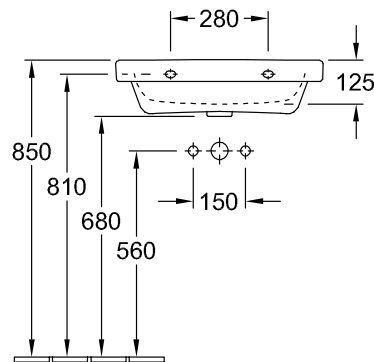

WASHBASIN ARCHITECTURA

PRODUCT INFORMATION

1 . POSITION

Model	418855
Collection	Architectura
PROJECTS	 PLUS
Width	550 mm
Depth	470 mm
Weight	18,7 kg
description	Sanitary porcelain EN 31, EN 14688
Tap fitting / Tap hole remark	suitable for 3-hole tap fittings, central tap hole punched out
Overflow remark	with overflow
material	Sanitary porcelain
Specification texts	Architectura; Washbasin; Sanitary porcelain; Size: 550 x 470 mm; Rectangle; suitable for 3-hole tap fittings, central tap hole punched out; with overflow; EN 31, EN 14688

COLOURS

White Alpin	41885501	4051202342623
White Alpin CeramicPlus	418855R1	4051202342630
White Alpin AntiBac	418855T1	4051202467241

TECHNICAL DRAWINGS

418855

TECHNICAL DRAWINGS

418855