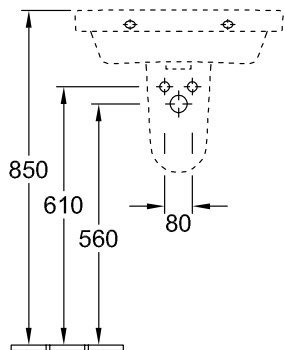

WASHBASIN ARCHITECTURA

PRODUCT INFORMATION

1 . POSITION

Model	418855
Collection	Architectura
PROJECTS	 PLUS
Width	550 mm
Depth	470 mm
Weight	18,7 kg
description	Sanitary porcelain EN 31, EN 14688
Tap fitting / Tap hole remark	suitable for 3-hole tap fittings, central tap hole punched out
Overflow remark	with overflow
material	Sanitary porcelain
Specification texts	Architectura; Washbasin; Sanitary porcelain; Size: 550 x 470 mm; Rectangle; suitable for 3-hole tap fittings, central tap hole punched out; with overflow; EN 31, EN 14688

COLOURS

White Alpin	41885501	4051202342623
White Alpin CeramicPlus	418855R1	4051202342630
White Alpin AntiBac	418855T1	4051202467241

TECHNICAL DRAWINGS

418855

TECHNICAL DRAWINGS

418855