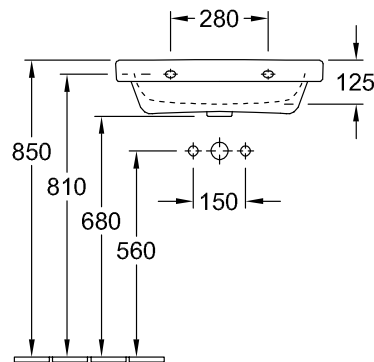

TECHNICAL DRAWINGS

418860