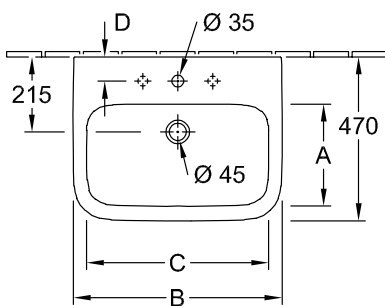

TECHNICAL DRAWINGS

418860