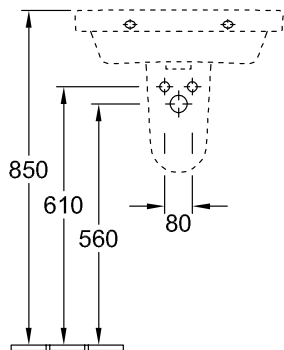

TECHNICAL DRAWINGS

418860