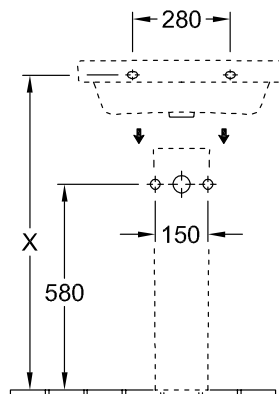

TECHNICAL DRAWINGS

418860