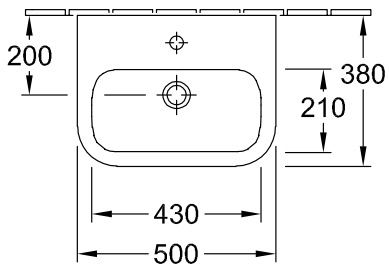

TECHNICAL DRAWINGS

437350