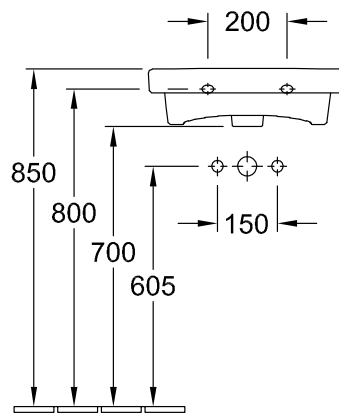

HANDWASHBASIN ARCHITECTURA

PRODUCT INFORMATION

1 . POSITION

Model	437350
Collection	Architectura
PROJECTS	 PLUS
Width	500 mm
Depth	380 mm
Weight	12,9 kg
description	Sanitary porcelain EN 31, EN 14688
Tap fitting / Tap hole remark	suitable for 1-hole tap fittings, tap hole punched out
Overflow remark	with overflow
material	Sanitary porcelain
Specification texts	Architectura; Handwashbasin; Sanitary porcelain; Size: 500 x 380 mm; Rectangle; suitable for 1-hole tap fittings, tap hole punched out; with overflow; EN 31, EN 14688

COLOURS

White Alpin	43735001	4051202483753
White Alpin CeramicPlus	437350R1	4051202483760

TECHNICAL DRAWINGS

437350

TECHNICAL DRAWINGS

437350