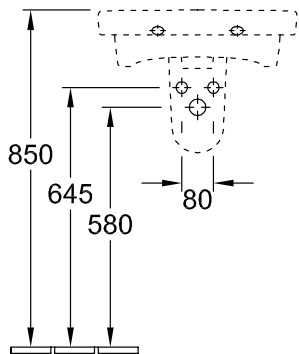

HANDWASHBASIN ARCHITECTURA

PRODUCT INFORMATION

1 . POSITION

Model	437350
Collection	Architectura
PROJECTS	 PLUS
Width	500 mm
Depth	380 mm
Weight	12,9 kg
description	Sanitary porcelain EN 31, EN 14688
Tap fitting / Tap hole remark	suitable for 1-hole tap fittings, tap hole punched out
Overflow remark	with overflow
material	Sanitary porcelain
Specification texts	Architectura; Handwashbasin; Sanitary porcelain; Size: 500 x 380 mm; Rectangle; suitable for 1-hole tap fittings, tap hole punched out; with overflow; EN 31, EN 14688

COLOURS

White Alpin	43735001	4051202483753
White Alpin CeramicPlus	437350R1	4051202483760

TECHNICAL DRAWINGS

437350

TECHNICAL DRAWINGS

437350