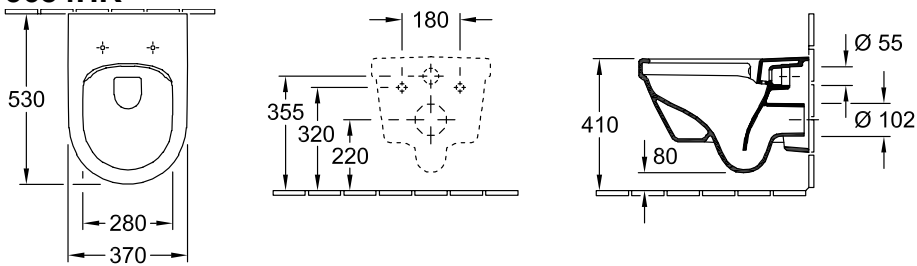

### 1. POSITION

<b>Model</b>	<b>5684HR</b>
Collection	Architectura
PROJECTS	PLUS
Weight	24,2 kg
description	previously Omnia Architectura, DirectFlush Sanitary porcelain EN 997 individual packaging materials composed of: Washdown WC DirectFlush 5684 R0 XX, WC-seat and cover with QuickRelease and SoftClosing hinges 98M9 C1 01
Flush volume	3 / 4,5 l
Installation	wall-mounted
Outlet	horizontal outlet
material	Sanitary porcelain
Leed	4
Specification texts	Architectura; Combi-Pack; previously Omnia Architectura, DirectFlush; Sanitary porcelain; Oval; wall-mounted; Flush volume: 3 / 4,5 l; Leed: 4; EN 997; horizontal outlet; individual packaging materials

## COLOURS

White Alpin	5684HR01	4051202242510
White Alpin CeramicPlus	5684HRR1	4051202242503

TECHNICAL DRAWINGS

**5684HR**

TECHNICAL DRAWINGS

**5684HR**