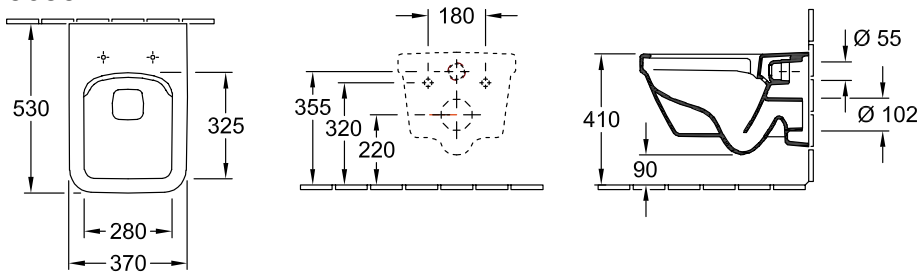

WC COMBI-PACK ARCHITECTURA

PRODUCT INFORMATION

1. POSITION

Model	5685HR
Collection	Architectura
PROJECTS	 PLUS
Weight	22 kg
description	DirectFlush Sanitary porcelain EN 997 individual packaging materials composed of: Washdown WC DirectFlush 5685 R0 XX, WC-seat and cover with QuickRelease and SoftClosing hinges 9M58 S1 01
Flush volume	3 / 4,5 l
Installation	wall-mounted
Outlet	horizontal outlet
material	Sanitary porcelain
Leed	4
Specification texts	Architectura; Combi-Pack; DirectFlush; Sanitary porcelain; Rectangle; wall-mounted; Flush volume: 3 / 4,5 l; Leed: 4; EN 997; horizontal outlet; individual packaging materials

COLOURS

White Alpin	5685HR01	4051202373528
White Alpin CeramicPlus	5685HRR1	4051202373535

TECHNICAL DRAWINGS

5685HR

TECHNICAL DRAWINGS

5685HR