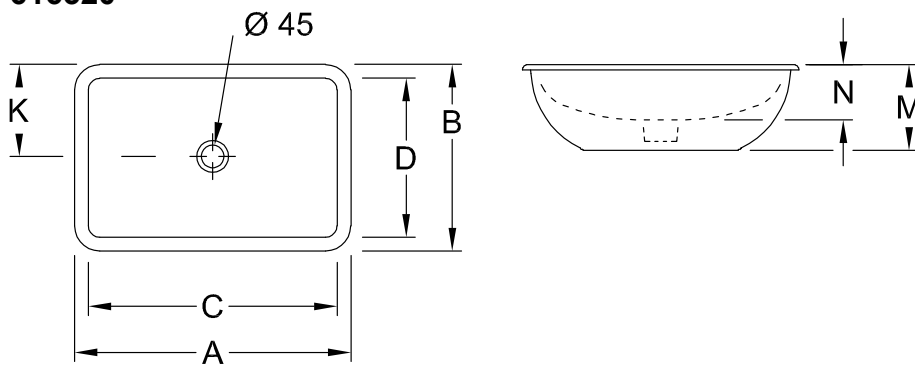

TECHNICAL DRAWINGS

616320

	A	B	C	D	K	M	N
6163 10	510	340	450	280	170	160	115
6163 11	510	340	450	280	170	160	115
6163 00	600	405	540	340	203	180	120
6163 01	600	405	540	340	203	180	120
6163 20	675	450	615	380	225	180	140
6163 21	675	450	615	380	225	180	140