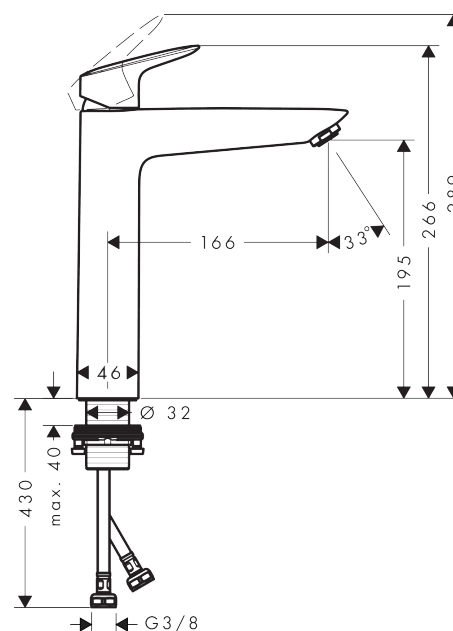

##### product features

- ComfortZone 190
- projection 166 mm
- normal spray
- flow rate at 3 bar: 5 l/min
- ceramic cartridge
- temperature limitation adjustable
- suitable for continuous flow water heaters
- connection dimension: DN15
- not included: waste set

#### Product image

#### Scale drawing