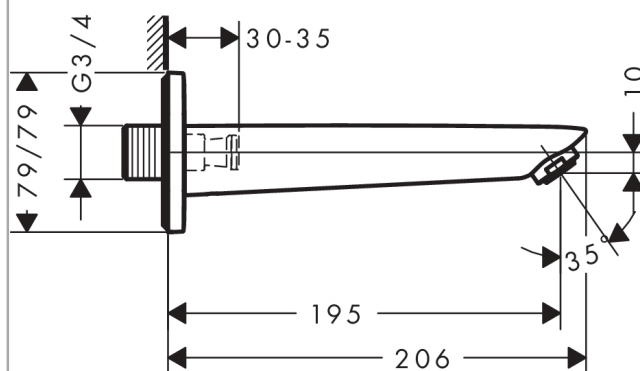

Logis

Bath spout

Surfaces: **chrome** Art. no. : **71410000**

Description

product features

- exposed design allows easy installation, all working parts are outside of the wall
- with escutcheon
- spout 195 mm long
- wall-mounted
- normal spray
- operating pressure: min 1 bar/max 5 bar
- Includes: escutcheon,
- WRAS 1406026

Article Details

Price excl. VAT

£ 79.17

Technology

Certificates

Product image

Scale drawing

Flowchart