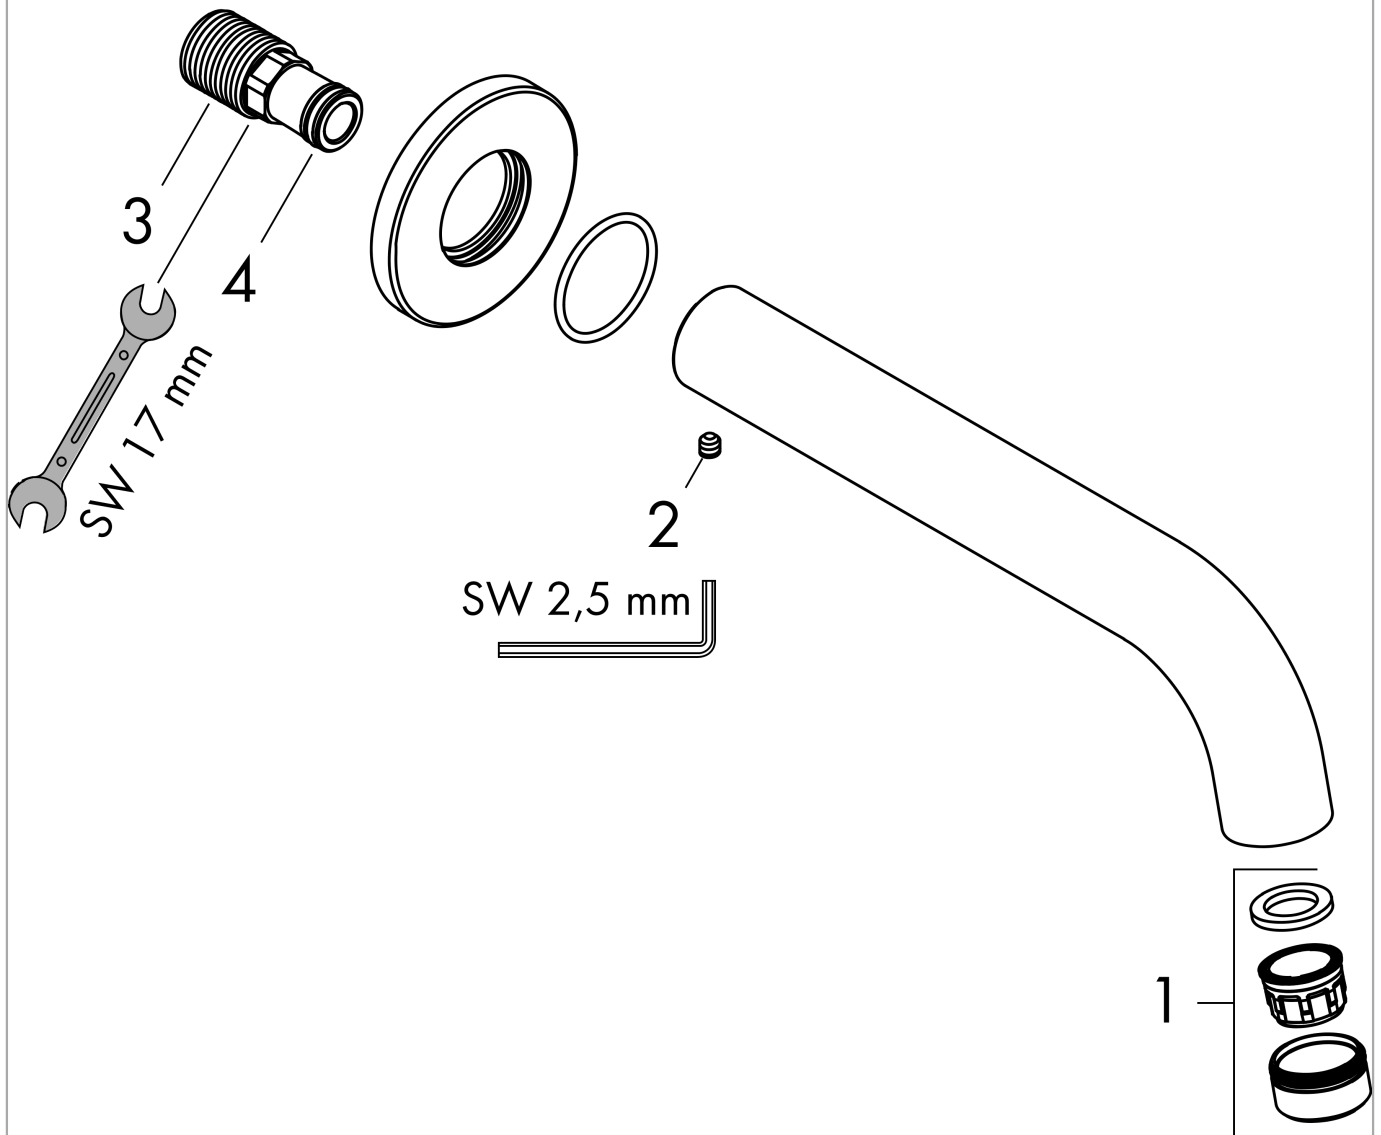

#### Scale drawing

#### Flowchart

The consumption was measured in combination with the appropriate fittings (thermostat/mixer/ in-wall valve) to reflect actual application in practice.

Vernis Blend

Bath spout

Surface: **Matt Black**

Article Number: **71420670**

Exploded Drawing

Year of production: >04/21

**Vernis Blend**

**Bath spout**

Surface: **Matt Black**    Article Number: **71420670**

**Spare part list**

Year of production: >04/21

<b>Pos.</b>	<b>Description</b>	<b>Article Number</b>	<b>Price</b>	<b>PU</b>
1	aerator M24x1 (38 l/min)	92513670	€ 17,49	1
2	hollow set screw M5x5	98446000	€ 3,33	1
3	connecting thread G½	93726000	€ 18,80	1
4	O-ring 13x2	98128000	€ 3,33	1