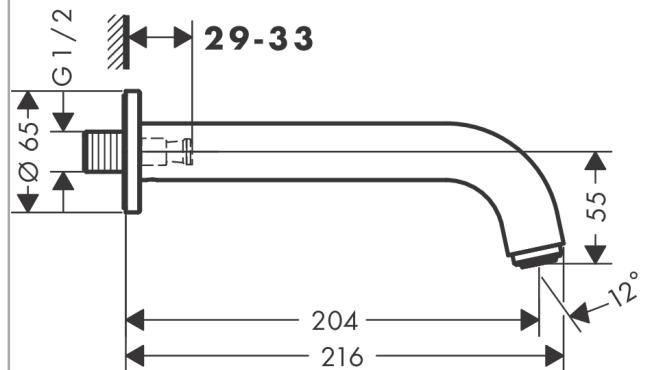

Scale drawing