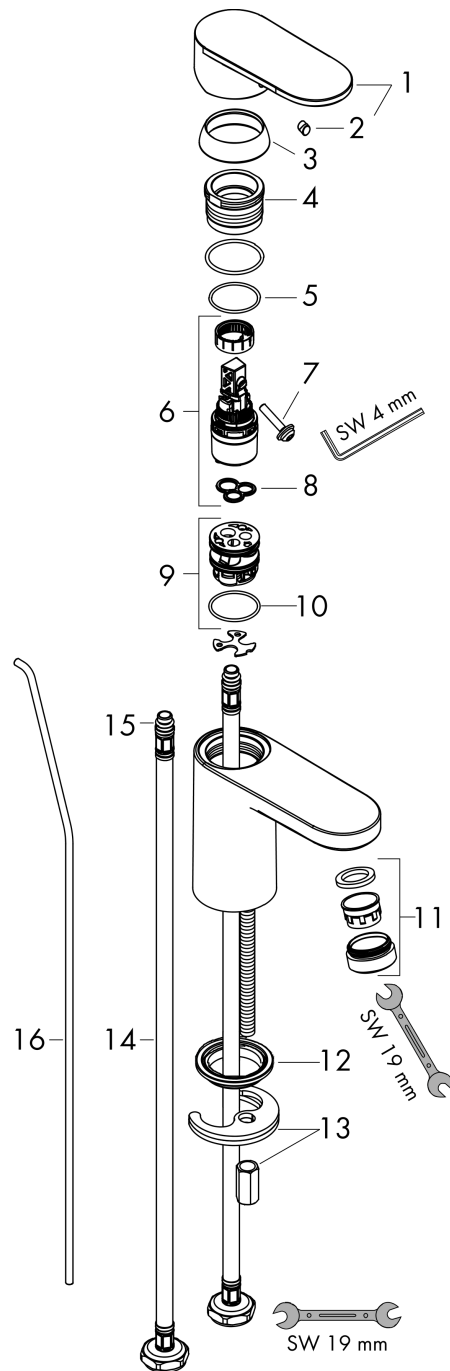

Vernis Blend

Single lever basin mixer 70 with pop-up waste set

Surface: **Chrome** Article Number: **71550000**

Description

product features

- consists of: single lever basin mixer, waste set
- ComfortZone 70
- projection: 89 mm
- spout height: 71 mm
- spray type: Normal spray
- swiveling spray former
- maximum flow rate at 3 bar: 5 l/min
- ceramic cartridge
- temperature limitation adjustable
- suitable for continuous flow water heaters
- pop-up waste set G 1¼
- material waste set: synthetic
- connection type: G ¾ connections
- connection dimension: DN15

Technology

Certificates

Product image

Scale drawing

Vernis Blend
Single lever basin mixer 70 with pop-up waste set
 Surface: **Chrome** Article Number: **71550000**

Flowchart

Vernis Blend
Single lever basin mixer 70 with pop-up waste set
 Surface: **Chrome** Article Number: **71550000**

Exploded Drawing

Year of production: >01/21

Vernis Blend

Single lever basin mixer 70 with pop-up waste set

Surface: **Chrome** Article Number: **71550000**

Spare part list

Year of production: >01/21

Pos.	Description	Article Number	PC	PU
1	handle	93678000	8	1
2	screw cover	96338000	1	1
3	flange	93680000	7	1
4	nut	93681000	6	1
5	O-ring 24x1,5	98434000	1	1
6	cartridge, assy	97685000	11	1
7	locking screw for handle	95140000	2	1
8	seal	98865000	8	1
9	adapter for cartridge	98866000	8	1
10	O-ring 23x2	98398000	1	1
11	aerator swivelling M24x1 (5 l/min)	93834000	6	1
12	seal Ø 42	98722000	2	1
13	fixing set	96016000	8	1
14	connection hose 450 mm M8x0,75 G3/8	97206000	8	1
15	O-ring 7x1,5	98422000	1	1
16	pull rod	93683000	4	1
a	pop up waste	92168000	9	1
b	lever arm 340mm (ball-Ø12mm)	96324000	7	1