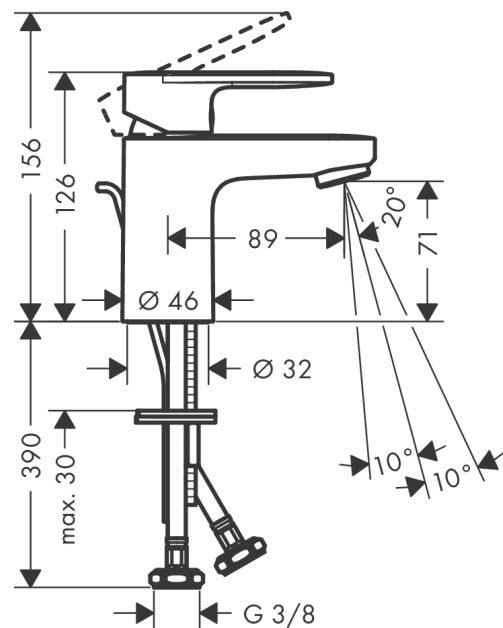

Vernis Blend

Single lever basin mixer 70 with pop-up waste set

Surface: **Chrome** Article Number: **71550000**

Description

product features

- consists of: single lever basin mixer, waste set
- ComfortZone 70
- projection: 89 mm
- spout height: 71 mm
- spray type: Normal spray
- swiveling spray former
- maximum flow rate at 3 bar: 5 l/min
- ceramic cartridge
- temperature limitation adjustable
- suitable for continuous flow water heaters
- pop-up waste set G 1¼
- material waste set: synthetic
- connection type: G ¾ connections
- connection dimension: DN15

Technology

Certificates

Product image

Scale drawing

Vernis Blend
Single lever basin mixer 70 with pop-up waste set
 Surface: **Chrome** Article Number: **71550000**

Flowchart

Vernis Blend
Single lever basin mixer 70 with pop-up waste set
 Surface: **Chrome** Article Number: **71550000**

Exploded Drawing

Year of production: >01/21

Vernis Blend

Single lever basin mixer 70 with pop-up waste set

Surface: **Chrome** Article Number: **71550000**

Spare part list

Year of production: >01/21

Pos.	Description	Article Number	PC	PU
1	handle	93678000	8	1
2	screw cover	96338000	1	1
3	flange	93680000	7	1
4	nut	93681000	6	1
5	O-ring 24x1,5	98434000	1	1
6	cartridge, assy	97685000	11	1
7	locking screw for handle	95140000	2	1
8	seal	98865000	8	1
9	adapter for cartridge	98866000	8	1
10	O-ring 23x2	98398000	1	1
11	aerator swivelling M24x1 (5 l/min)	93834000	6	1
12	seal Ø 42	98722000	2	1
13	fixing set	96016000	8	1
14	connection hose 450 mm M8x0,75 G3/8	97206000	8	1
15	O-ring 7x1,5	98422000	1	1
16	pull rod	93683000	4	1
a	pop up waste	92168000	9	1
b	lever arm 340mm (ball-Ø12mm)	96324000	7	1