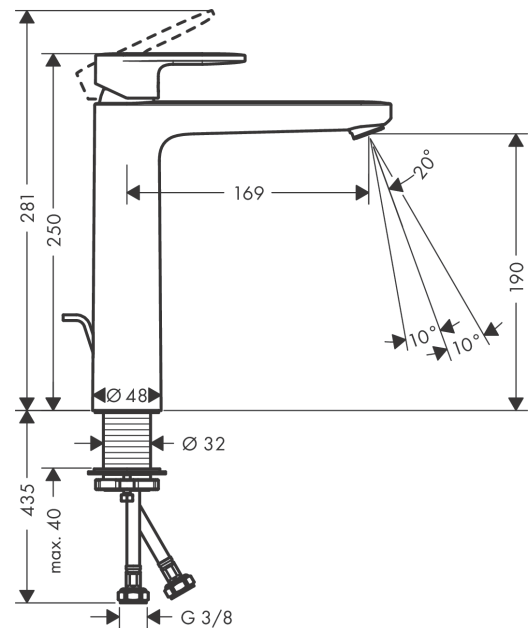

Scale drawing