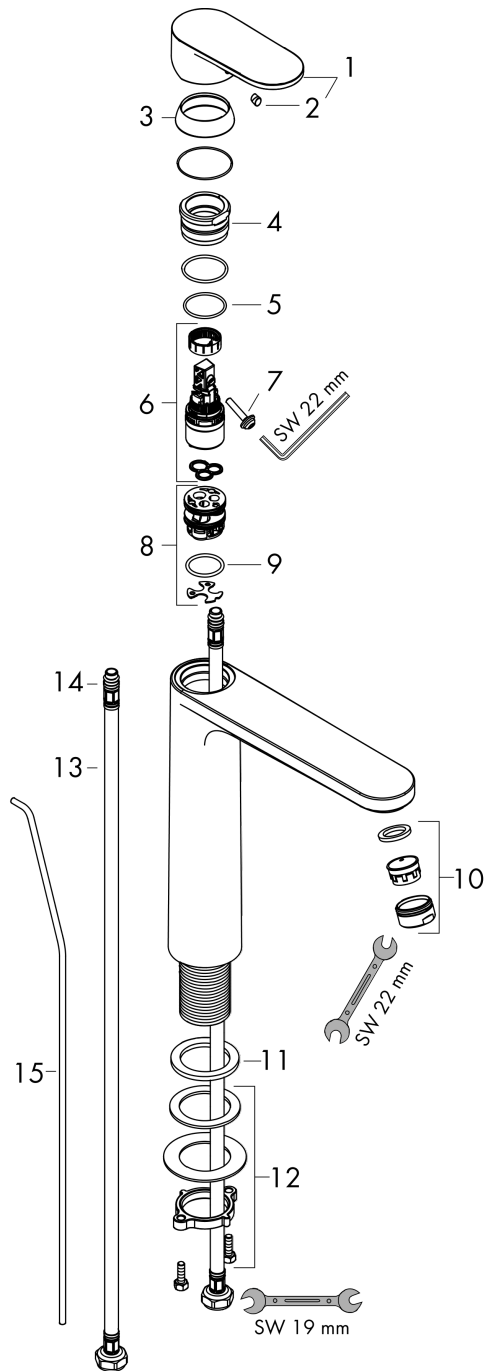

##### product features

- consists of: single lever basin mixer, waste set
- ComfortZone 190
- projection: 169 mm
- spout height: 190 mm
- spray type: Normal spray
- swiveling spray former
- maximum flow rate at 3 bar: 5 l/min
- ceramic cartridge
- temperature limitation adjustable
- suitable for continuous flow water heaters
- pop-up waste set G 1¼
- material waste set: synthetic
- connection type: G # connections
- connection dimension: DN15

#### Scale drawing

**Vernis Blend**

**Single lever basin mixer 190 with pop-up waste set**

Surface: **Matt Black** Article Number: **71552670**

**Flowchart**

**Vernis Blend**  
**Single lever basin mixer 190 with pop-up waste set**  
 Surface: **Matt Black** Article Number: **71552670**

Exploded Drawing

Year of production: >07/21

### Spare part list

Year of production: >07/21

Pos.	Description	Article Number	Price	PU
1	handle	93678670	€ 42,36	1
2	screw cover	96338000	€ 3,21	1
3	flange	93680670	-	1
4	nut	93681000	€ 18,33	1
5	O-ring 24x1,5	98434000	€ 3,21	1
6	cartridge, assy	97685000	€ 57,12	1
7	locking screw for handle	95140000	€ 5,24	1
8	adapter for cartridge	98866000	€ 28,20	1
9	O-ring 23x2	98398000	€ 3,21	1
10	aerator swivelling M24x1 (5 l/min)	93834670	€ 27,49	1
11	seal Ø 42	98722000	€ 5,24	1
12	fixing set	96016000	€ 28,20	1
13	connection hose 600 mm M8x0,75 G3/8	96556000	€ 22,37	1
14	O-ring 7x1,5	98422000	€ 3,21	1
15	pull rod	93683000	€ 11,31	1
a	pop up waste	92168670	€ 53,91	1