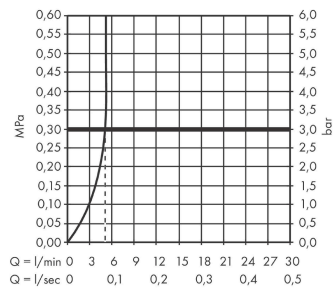

#### Scale drawing

**Vernis Blend**

**Single lever basin mixer 190 with pop-up waste set**

Surface: **Matt Black** Article Number: **71552670**

**Flowchart**

**Vernis Blend**  
**Single lever basin mixer 190 with pop-up waste set**  
 Surface: **Matt Black** Article Number: **71552670**