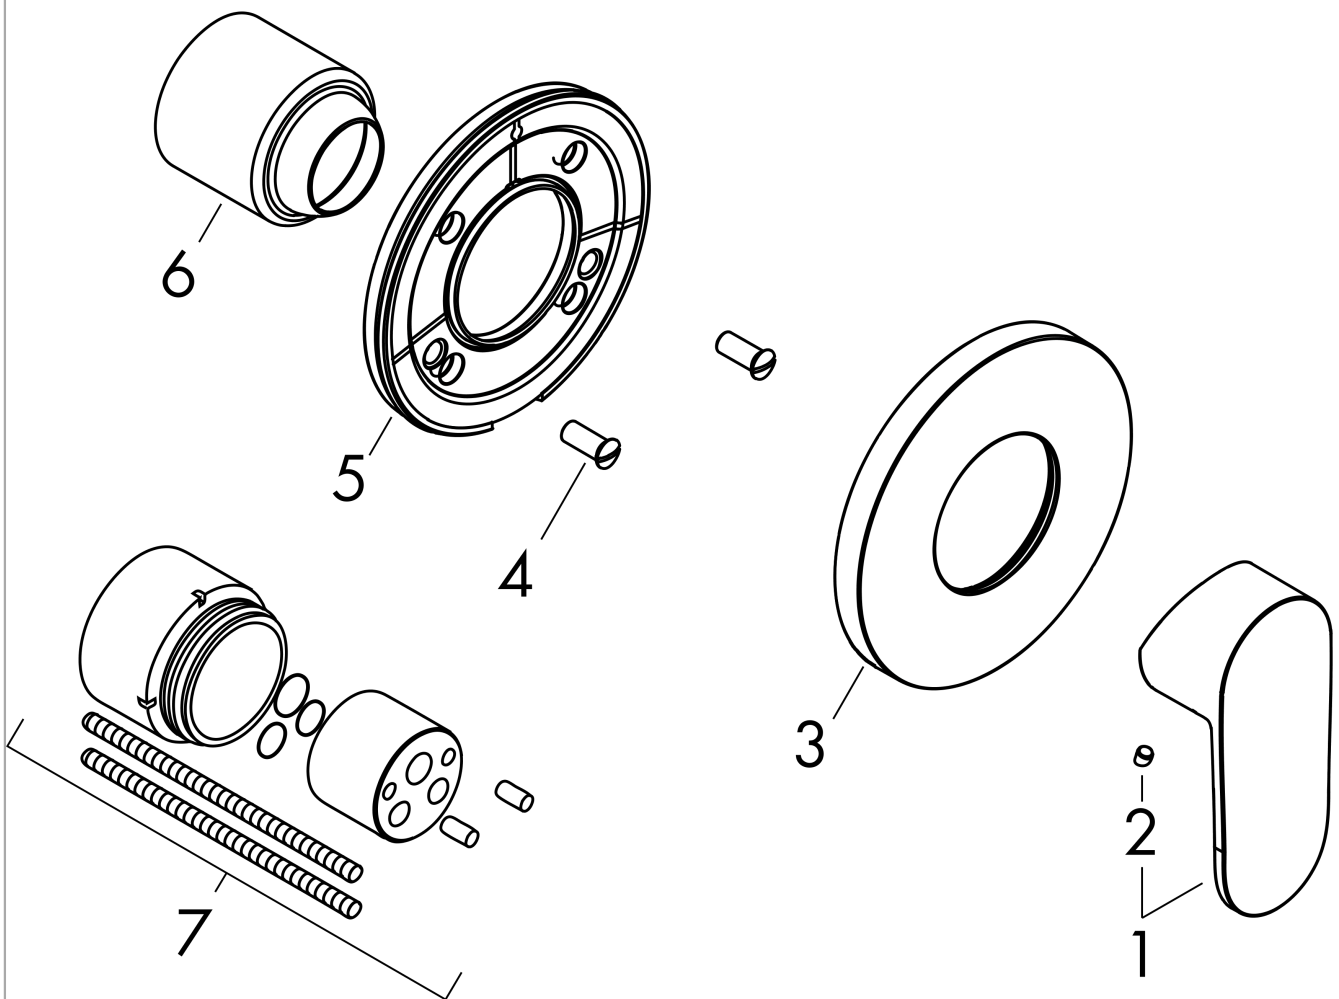

### Scale drawing

### Flowchart

**Vernis Blend**  
**Single lever shower mixer for concealed installation**  
 Surface: **Chrome** Article Number: **71649000**

**Exploded Drawing**

Year of production: >04/21

**Vernis Blend**  
**Single lever shower mixer for concealed installation**  
 Surface: **Chrome** Article Number: **71649000**

## Spare part list

Year of production: >04/21

Pos.	Description	Article Number	Price	PU
1	handle	93715000	€ 36,89	1
2	screw cover	96338000	€ 3,33	1
3	escutcheon	93468000	€ 45,82	1
4	hollow screw	96065000	€ 5,36	1
5	holder for escutcheon	93467000	€ 11,66	1
6	flange	96348000	€ 11,66	1
7	extension set 28 mm shower mixer	32698000	€ 128,28	1