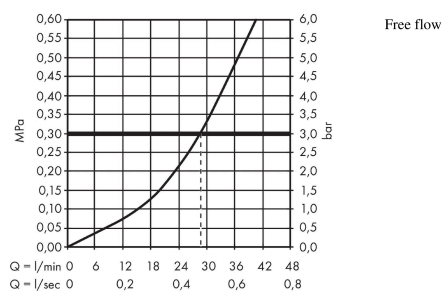

Vernis Blend
Single lever shower mixer for concealed installation
Surface: **Chrome** Article Number: **71649000**

Description

product features

- 1 function
- maximum flow rate at 3 bar: 28,7 l/min
- ceramic cartridge
- temperature limitation adjustable
- connection type: basic set
- min. operating pressure: 1 bar
- max. operating pressure: 10 bar

Certificates

Product image

Scale drawing

Flowchart