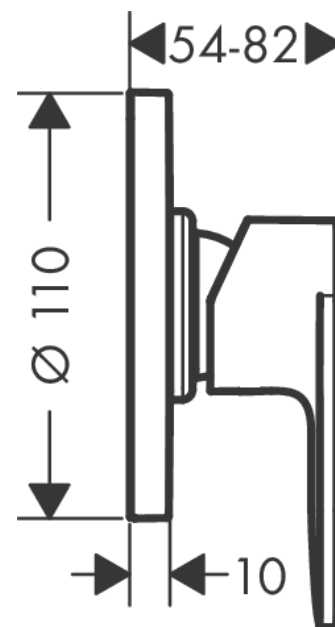

**Vernis Blend**  
**Single lever shower mixer for concealed installation**  
 Surface: **Chrome** Article Number: **71649000**

### Description

**product features**

- 1 function
- maximum flow rate at 3 bar: 28,7 l/min
- ceramic cartridge
- temperature limitation adjustable
- connection type: basic set
- min. operating pressure: 1 bar
- max. operating pressure: 10 bar

### Scale drawing