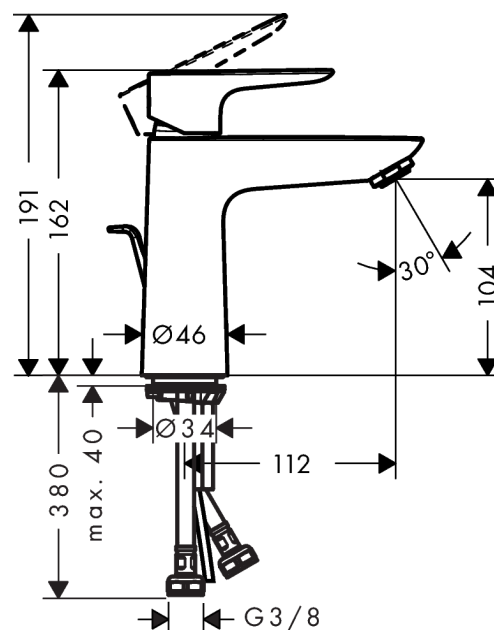

Talis E

Single lever basin mixer 110 with pop-up waste set

Surfaces: **chrome** Article Number: **71710000**

Description

product features

- ComfortZone 110
- projection 112 mm
- normal spray
- flow rate at 3 bar: 5 l/min
- ceramic cartridge
- temperature limitation adjustable
- suitable for continuous flow water heaters
- pop-up waste set G 1¼
- material waste set: metal
- connection dimension: DN15

Technology

Design awards

Product image

Scale drawing

Flowchart