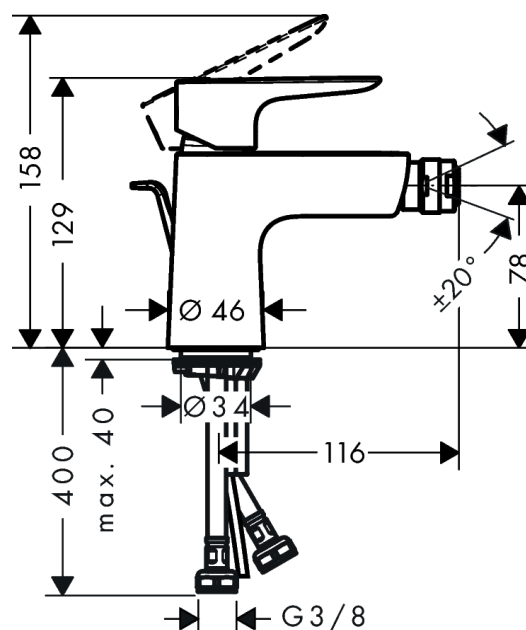

Talis E

Single lever bidet mixer with pop-up waste set

Surfaces: **Chrome** Article Number: **71720000**

Description

product features

- consists of: single lever bidet mixer, waste set
- projection 116 mm
- aerator with ball pivot
- normal spray
- flow rate at 3 bar: 5 l/min
- ceramic cartridge
- temperature limitation adjustable
- suitable for continuous flow water heaters
- material waste set: metal
- connection dimension: DN15
- scope of supply: single lever bidet mixer, connection hoses, fixing set, assembly instruction

Technology

Product image

Scale drawing

Flowchart