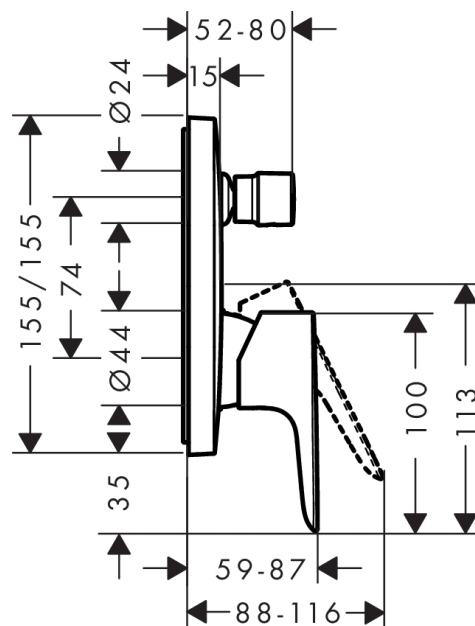

**Talis E**  
**Single lever bath mixer for concealed installation**  
 Surfaces: **chrome**    Article Number: **71745000**

## Description

### product features

- connection type: basic set
- ceramic cartridge
- temperature limitation adjustable
- with automatic resetting
- with silencer
- scope of supply: handle, sleeve, escutcheon, diverter, mixing unit
- not included: basic set

## Scale drawing