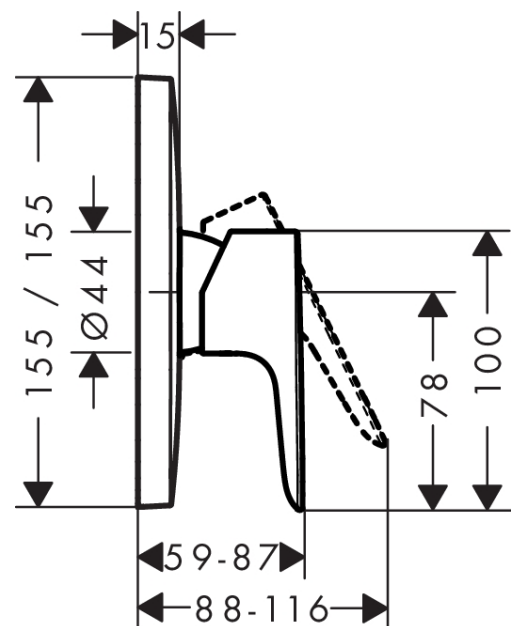

Talis E

Single lever shower mixer for concealed installation

Surfaces: **chrome** Article Number: **71765000**

Description

product features

- 1 outlet
- connection type: basic set
- ceramic cartridge
- temperature limitation adjustable
- scope of supply: escutcheon, handle, sleeve, mixing unit
- not included: basic set

Product image

Scale drawing

Flowchart