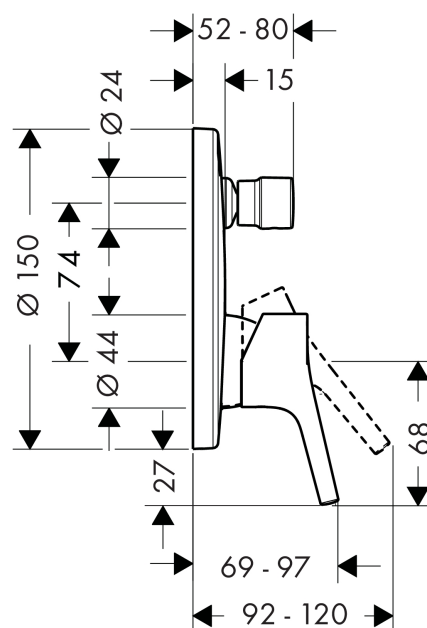

Talis S
Single lever bath mixer for concealed installation
 Surfaces: **chrome** Article Number: **72405000**

Description

product features

- connection type: basic set
- ceramic cartridge
- temperature limitation adjustable
- with automatic resetting
- with silencer
- scope of supply: escutcheon, handle, sleeve, mixing unit
- not included: basic set

Product image

Scale drawing

Flowchart