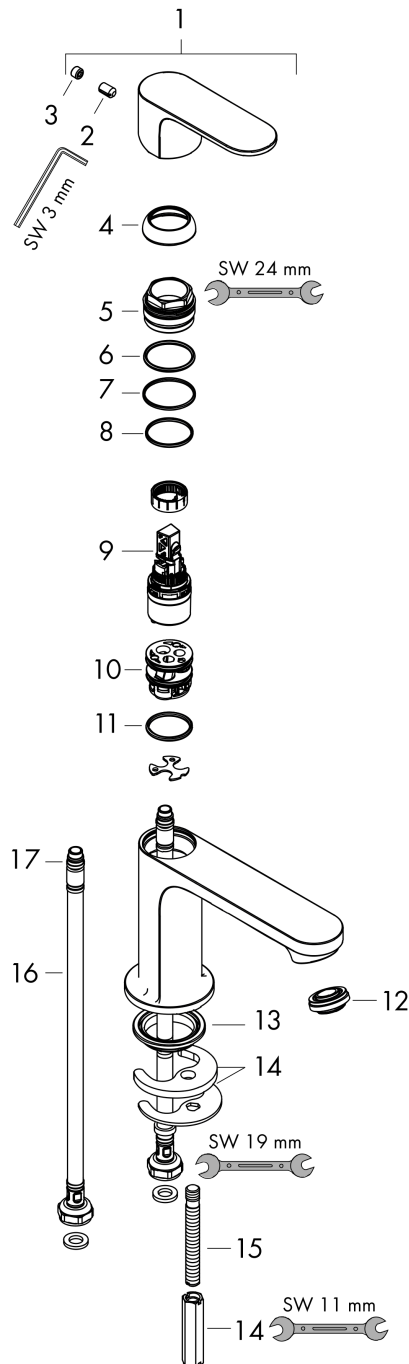

Rebris S
Single lever basin mixer 110 CoolStart without waste set
 Finish: **Chrome** Article Number: **72520000**

Description

product features

- ComfortZone: 110
- projection: 133 mm
- spout height: 109 mm
- handle variant: lever handle
- spray type: normal spray
- maximum flow rate at 3 bar: 5 l/min
- ceramic cartridge
- temperature limitation adjustable
- suitable for continuous flow water heaters
- connection type: G 3/8 hose connections
- connection dimension: DN15
- cold water in basic handle position
- aerator can be easily removed with the help of a coin and without tools
- EU taxonomy: max. 6 l/min - Substantial Contribution (SC) possible

Technology

Design awards

Certificates / Sustainability

Product image

Scale drawing

Rebris S
Single lever basin mixer 110 CoolStart without waste set
 Finish: **Chrome** Article Number: **72520000**

Flowchart

Rebris S
Single lever basin mixer 110 CoolStart without waste set
 Finish: **Chrome** Article Number: **72520000**

Exploded Drawing

Year of production: >06/22

Rebris S
Single lever basin mixer 110 CoolStart without waste set
 Finish: **Chrome** Article Number: **72520000**

Spare part list

Year of production: >06/22

Pos.	Description	Article Number	PC	PU
1	handle	94644000	10	1
2	hollow set screw M6x10 DIN 916	96029000	1	1
3	screw cover	95704000	1	1
4	flange	98863000	10	1
5	nut	98864000	9	1
6	O-ring 24x2	98388000	1	1
7	O-ring 27x1,5	92527000	4	1
8	O-ring 25x1,5	98146000	1	1
9	cartridge, assy	95973001	12	1
10	adapter for cartridge	95975000	3	1
11	O-ring 23x2	98398000	1	1
12	aerator M24x1 (5 l/min)	94364000	3	1
13	seal Ø 42	98722000	2	1
14	fixing set	96016000	8	1
15	screw M8 x 68	97736000	2	1
16	connection hose 450 mm M8x0,75 G3/8	97206000	8	1
17	O-ring 6,6x1,6	93019000	1	1