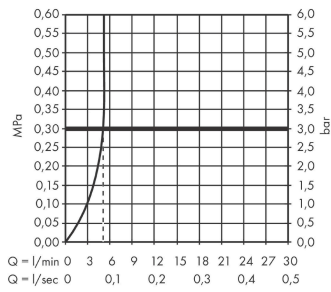

Rebris S
Single lever basin mixer 110 CoolStart without waste set
 Finish: **Chrome** Article Number: **72520000**

Description

product features

- ComfortZone: 110
- projection: 133 mm
- spout height: 109 mm
- handle variant: lever handle
- spray type: normal spray
- maximum flow rate at 3 bar: 5 l/min
- ceramic cartridge
- temperature limitation adjustable
- suitable for continuous flow water heaters
- connection type: G 3/8 hose connections
- connection dimension: DN15
- cold water in basic handle position
- aerator can be easily removed with the help of a coin and without tools
- EU taxonomy: max. 6 l/min - Substantial Contribution (SC) possible

Technology

Design awards

Certificates / Sustainability

Product image

Scale drawing

Rebris S
Single lever basin mixer 110 CoolStart without waste set
 Finish: **Chrome** Article Number: **72520000**

Flowchart