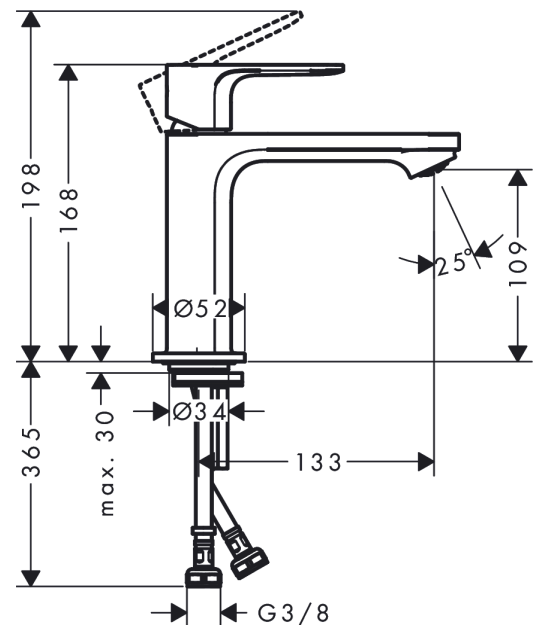

Rebris S
Single lever basin mixer 110 CoolStart without waste set
 Finish: **Chrome** Article Number: **72520000**

Description

product features

- ComfortZone: 110
- projection: 133 mm
- spout height: 109 mm
- handle variant: lever handle
- spray type: normal spray
- maximum flow rate at 3 bar: 5 l/min
- ceramic cartridge
- temperature limitation adjustable
- suitable for continuous flow water heaters
- connection type: G 3/8 hose connections
- connection dimension: DN15
- cold water in basic handle position
- aerator can be easily removed with the help of a coin and without tools
- EU taxonomy: max. 6 l/min - Substantial Contribution (SC) possible

Technology

Design awards

Certificates / Sustainability

Product image

Scale drawing

Rebris S
Single lever basin mixer 110 CoolStart without waste set
 Finish: **Chrome** Article Number: **72520000**

Flowchart

Rebris S
Single lever basin mixer 110 CoolStart without waste set
 Finish: **Chrome** Article Number: **72520000**

Exploded Drawing

Year of production: >06/22

Rebris S
Single lever basin mixer 110 CoolStart without waste set
 Finish: **Chrome** Article Number: **72520000**

Spare part list

Year of production: >06/22

Pos.	Description	Article Number	PC	PU
1	handle	94644000	10	1
2	hollow set screw M6x10 DIN 916	96029000	1	1
3	screw cover	95704000	1	1
4	flange	98863000	10	1
5	nut	98864000	9	1
6	O-ring 24x2	98388000	1	1
7	O-ring 27x1,5	92527000	4	1
8	O-ring 25x1,5	98146000	1	1
9	cartridge, assy	95973001	12	1
10	adapter for cartridge	95975000	3	1
11	O-ring 23x2	98398000	1	1
12	aerator M24x1 (5 l/min)	94364000	3	1
13	seal Ø 42	98722000	2	1
14	fixing set	96016000	8	1
15	screw M8 x 68	97736000	2	1
16	connection hose 450 mm M8x0,75 G3/8	97206000	8	1
17	O-ring 6,6x1,6	93019000	1	1