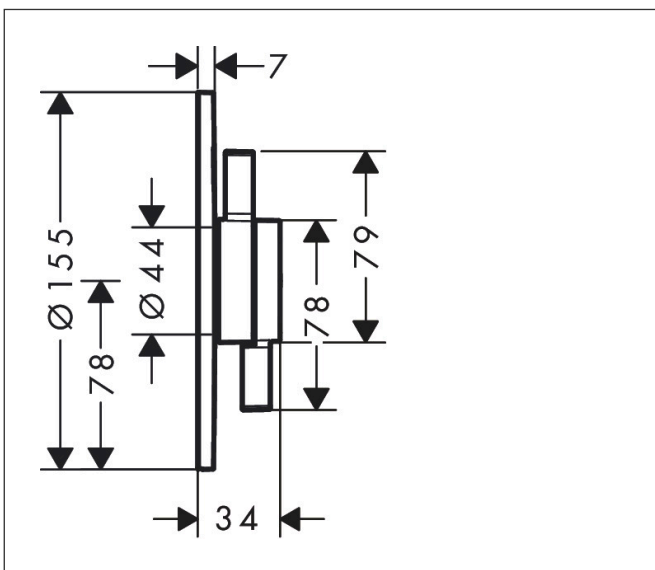

Brand hansgrohe
 Art. Name **DuoTurn S** Mixer for concealed installation for 2 functions
 Art. Nr. 75418140
 Surface Brushed Bronze

Product picture

Features

- 2 functions
- volume control and diverter for 2 functions
- maximum flow rate at 3 bar: 29,5 l/min
- maximum flow rate at 1 bar: 15 l/min
- flow rate upper outlet: 29,5 l/min
- ceramic cartridge for temperature control, shut-off/ diverter valve
- easy installation due to pre-assembled function block
- handles always at the same height regardless of the installation depth of the basic set
- escutcheon can be aligned by +/- 3°
- material escutcheon: plastic
- material handles: metal
- min. operating pressure: 1 bar
- max. operating pressure: 10 bar
- mixer is delivered with buttons Rain small, Rain large, hand sower, Waterfall, bath tub
- connection type: basic set iBox universal 2 (# 01500180)
- flow rate lower outlet: 29,5 l/min

Drawing

Technology

Brand hansgrohe
Art. Name **DuoTurn S** Mixer for concealed installation for 2 functions
Art. Nr. 75418140
Surface Brushed Bronze

Required parts

Product picture	Art. Name	Art. Nr.
	hansgrohe iBox universal 2 Basic set	01500180

Brand hansgrohe
 Art. Name **DuoTurn S** Mixer for concealed installation for 2 functions
 Art. Nr. 75418140
 Surface Brushed Bronze

Flow chart