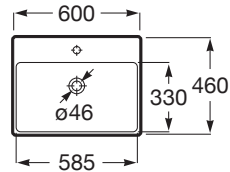

ONA

Wall-hung Fineceramic® basin

DIMENSIONS

Length	600 mm
Width	460 mm
Height	160 mm

COLOURS AND FINISHES

00 White

TECHNICAL DRAWINGS

FEATURES

Basin capacity (l): 8

Bowl position: Central

Fixing kit: Included

Installation type: Wall-hung

Internal Shape: Rectangular

Material: FINECERAMIC®

Shape: Rectangular

Taphole configuration: 1 taphole in the middle