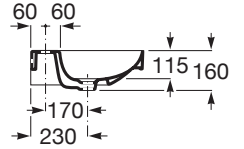

ONA

Wall-hung Fineceramic® basin

DIMENSIONS

Length	600 mm
Width	460 mm
Height	160 mm

COLOURS AND FINISHES

00 White

TECHNICAL DRAWINGS

FEATURES

Basin capacity (l): 8

Bowl position: Central

Fixing kit: Included

Installation type: Wall-hung

Internal Shape: Rectangular

Material: FINECERAMIC®

Shape: Rectangular

Taphole configuration: 1 taphole in the middle

Trap: Not included

Waste: Not included

Weight (Kg): 17

COMPATIBLE WITH

Tray

817670..0

Vitreous china full pedestal
for basin

337470..0