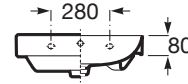

ONA

Wall-hung Fineceramic® basin

DIMENSIONS

Length	600 mm
Width	460 mm
Height	160 mm

COLOURS AND FINISHES

00 White

TECHNICAL DRAWINGS

FEATURES

Basin capacity (l): 8

Bowl position: Central

Fixing kit: Included

Installation type: Wall-hung

Internal Shape: Rectangular

Material: FINECERAMIC®

Shape: Rectangular

Taphole configuration: 1 taphole in the middle