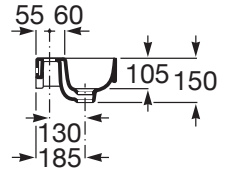

### DIMENSIONS

Length	400 mm
Width	320 mm
Height	150 mm

### TECHNICAL DRAWINGS

### FEATURES

Basin capacity (l): 2.7

Bowl position: Central

Fixing kit: Included

Installation type: Wall-hung

Internal Shape: Rectangular

Material: FINECERAMIC®

Shape: Rectangular

Small(washbasin)

Taphole configuration: 1 taphole in the middle

Trap: Not included

Waste: Not included

Weight (Kg): 9

Compact basin

COMPATIBLE WITH

Vitreous china semipedestal for basin