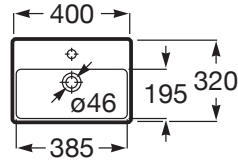

### DIMENSIONS

Length	400 mm
Width	320 mm
Height	150 mm

### FEATURES

Basin capacity (l): 2.7

Bowl position: Central

Fixing kit: Included

Installation type: Wall-hung

Internal Shape: Rectangular

Material: FINECERAMIC®

Shape: Rectangular