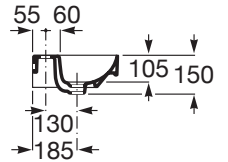

ONA

Wall-hung Fineceramic® basin

DIMENSIONS

Length	500 mm
Width	360 mm
Height	150 mm

COLOURS AND FINISHES

00 White

TECHNICAL DRAWINGS

FEATURES

Basin capacity (l): 4

Bowl position: Central

Fixing kit: Included

Installation type: Wall-hung

Internal Shape: Rectangular

Material: FINECERAMIC®

Shape: Rectangular

Taphole configuration: 1 taphole in the middle

Trap: Not included

Waste: Not included

Weight (Kg): 12

Compact basin

COMPATIBLE WITH

Vitreous china semipedestal for basin

337782..0

1 1/4" waste for basin / bidet with overflow and automatic plug