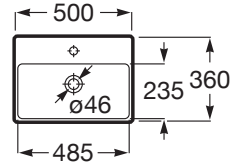

ONA

Wall-hung Fineceramic® basin

DIMENSIONS

Length	500 mm
Width	360 mm
Height	150 mm

COLOURS AND FINISHES

00 White

TECHNICAL DRAWINGS

FEATURES

Basin capacity (l): 4

Bowl position: Central

Fixing kit: Included

Installation type: Wall-hung

Internal Shape: Rectangular

Material: FINECERAMIC®

Shape: Rectangular

Taphole configuration: 1 taphole in the middle