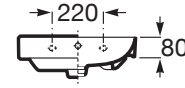

ONA

Wall-hung Fineceramic® basin

DIMENSIONS

Length	500 mm
Width	360 mm
Height	150 mm

COLOURS AND FINISHES

00 White

TECHNICAL DRAWINGS

FEATURES

Basin capacity (l): 4

Bowl position: Central

Fixing kit: Included

Installation type: Wall-hung

Internal Shape: Rectangular

Material: FINECERAMIC®

Shape: Rectangular

Taphole configuration: 1 taphole in the middle