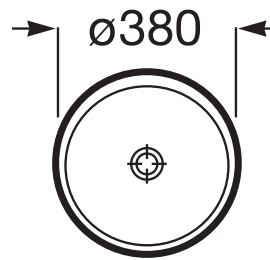

BOL

Over countertop vitreous china basin without taphole

DIMENSIONS

Length	380 mm
Width	380 mm
Height	170 mm

COLOURS AND FINISHES

00 White

TECHNICAL DRAWINGS

FEATURES

- Bowl depth (mm): 100
- Installation type: Bowl / Overcountertop
- Material: Vitreous china
- Shape: Round
- Waste: Not included
- Without overflow

COMPATIBLE WITH

Water-resistant countertop for basin

857322...

1 1/4" outlet connector for basin. 250 Pipe

506401614

Waste for basin or bidet with fixed chrome-plated cover

506403900

Waste for basin or bidet with vitreous china fix cover Ø 72

50640390C

Bol

This collection is the stylistic proposal where warmth and serenity join forces to create a solid and singular collection inspired by balance and the distinction of geometrical forms.