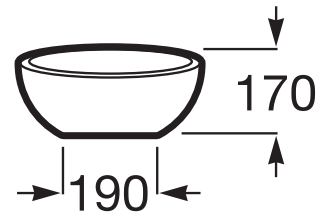

BOL

Over countertop vitreous china basin without taphole

DIMENSIONS

Length	380 mm
Width	380 mm
Height	170 mm

COLOURS AND FINISHES

00 White

TECHNICAL DRAWINGS

FEATURES

- Bowl depth (mm): 100
- Installation type: Bowl / Overcountertop
- Material: Vitreous china
- Shape: Round
- Waste: Not included
- Without overflow

COMPATIBLE WITH

Water-resistant countertop for basin

857322...

1 1/4" outlet connector for basin. 250 Pipe

506401614

Waste for basin or bidet with fixed chrome-plated cover

506403900

Waste for basin or bidet with vitreous china fix cover Ø 72

50640390C

Bol

This collection is the stylistic proposal where warmth and serenity join forces to create a solid and singular collection inspired by balance and the distinction of geometrical forms.