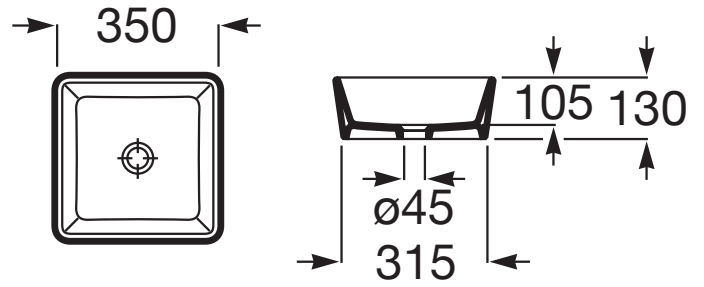

OPTICA

Over Countertop Basin - Square

DIMENSIONS

Length	350 mm
Width	350 mm
Height	130 mm

COLOURS AND FINISHES

TECHNICAL DRAWINGS

FEATURES

- Basin capacity (l): 9
- Bowl depth (mm): 105
- Installation type: Bowl / On countertop
- Material: Vitreous china
- Shape: Square
- Waste: Not included
- Weight (Kg): 7
- Without overflow