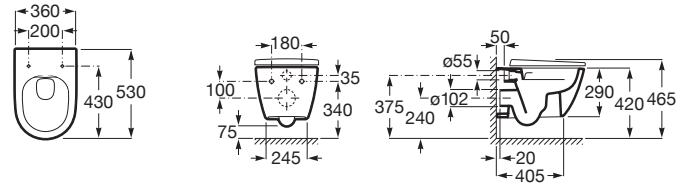

ONA

Vitreous china wall-hung Rimless toilet with horizontal outlet

DIMENSIONS

Length	360 mm
Width	530 mm
Height	290 mm

COLOURS AND FINISHES

TECHNICAL DRAWINGS

FEATURES

- Flushing system: Washdown
- Installation type: Wall-hung
- Outlet type: Horizontal
- Roca Rimless®
- Shape: Round
- Weight (Kg): 23

COMPATIBLE WITH

Soft-close SUPRALIT®
toilet seat and cover

801E12..1

SUPRALIT® toilet seat and
cover

801E10..1

Duplo WC L with AG valve
(under window) 820mm
high concealed cistern and
frame for wall-hung WCs