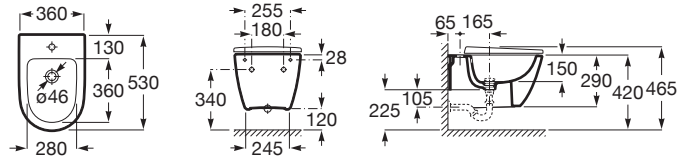

ONA

Vitreous china wall-hung bidet

DIMENSIONS

Length	360 mm
Width	530 mm
Height	290 mm

COLOURS AND FINISHES

00 White

TECHNICAL DRAWINGS

FEATURES

- Bidet capacity (l): 6
- Cover: Cover not included
- Distance between water inlets (mm): 130
- Fixing kit: Included
- Installation type: Wall-hung
- Shape: Round
- Taphole configuration: 1 taphole
- Water inlet height (mm): 120
- Weight (Kg): 19