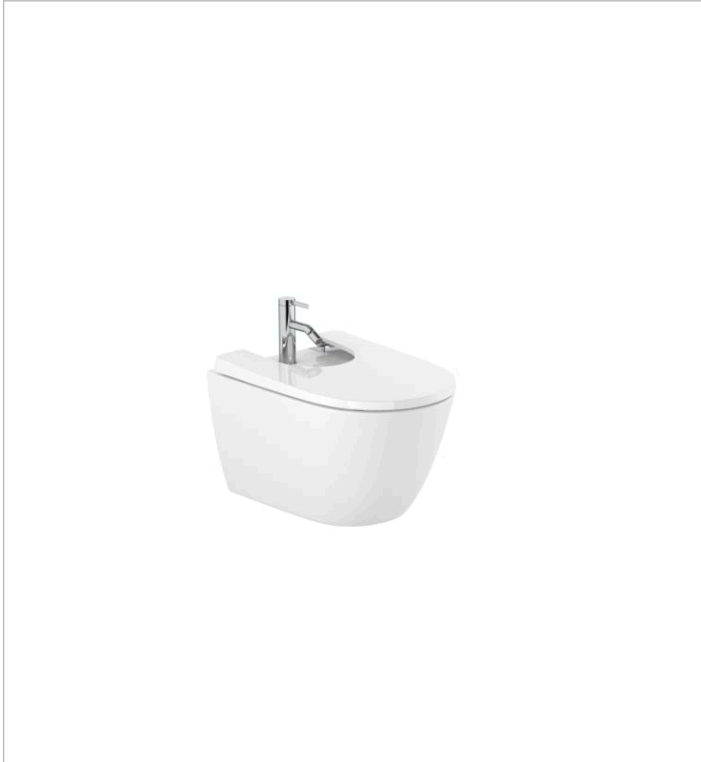

ONA

Vitreous china wall-hung bidet

DIMENSIONS

Length	360 mm
Width	530 mm
Height	290 mm

COLOURS AND FINISHES

00 White

TECHNICAL DRAWINGS

FEATURES

- Bidet capacity (l): 6
- Cover: Cover not included
- Distance between water inlets (mm): 130
- Fixing kit: Included
- Installation type: Wall-hung
- Shape: Round
- Taphole configuration: 1 taphole
- Water inlet height (mm): 120
- Weight (Kg): 19

COMPATIBLE WITH

SUPRALIT® bidet lid

806E10..1

Soft-close SUPRALIT®
bidet lid

806E12..1

Ona

Simple as nature. Ona pays homage to the diverse shapes of nature from our native Mediterranean. It is functional without ever appearing cold, with crisp aesthetics that follow the inherent warmth of the natural environment, made for those who enjoy the power of silent landscapes.