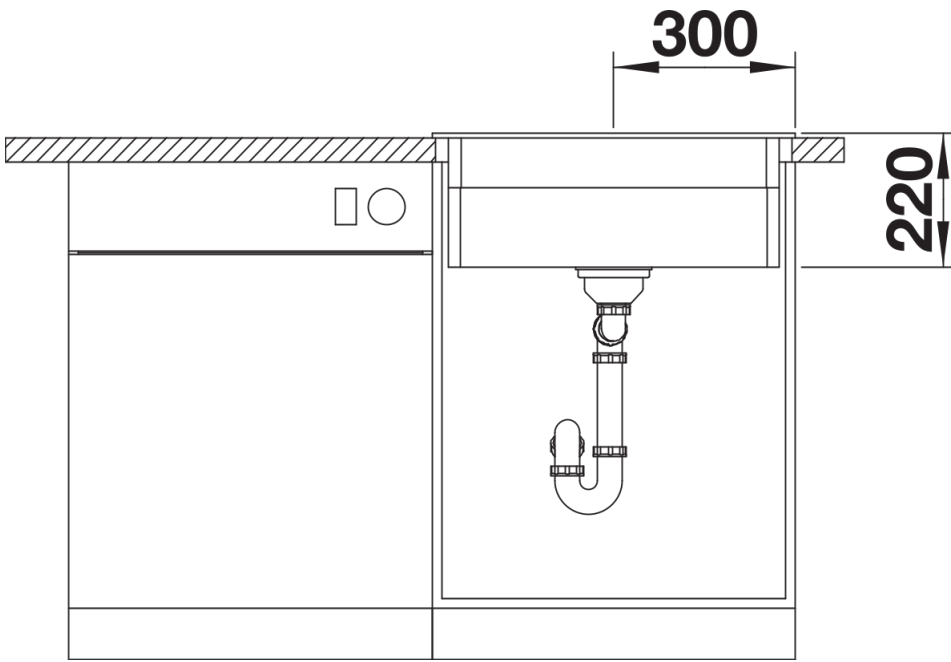

Product information sheet ETAGON 6

Item no. 524539

Benefits

- Generous staggered bowl with added functionality
- Integrated step creates an additional functional level
- Clever system concept with versatile ETAGON rails
- High-quality features with the covered C-overflow and InFino drain system – elegantly integrated and easy-care
- Installation from above, with elegant, low-profile rim and continuous tap ledge

Colours

Available colours:

- black
- anthracite
- rock grey
- volcano grey
- alu metallic
- white
- soft white
- tartufo
- coffee

SILGRANIT anthracite

Scope of supply

- 2 x ETAGON rails in stainless steel
- waste kit with space-saving pipe
- 3 ½" InFino basket strainer

234164 - 2 x ETAGON rails

Details

Top view

Cut-out

Front view

Side view