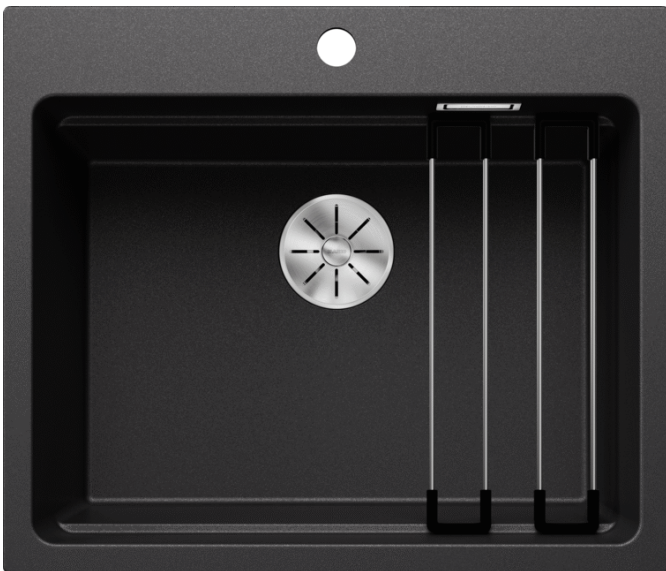

Product information sheet ETAGON 6

Item no. 524539

Benefits

- Generous staggered bowl with added functionality
- Integrated step creates an additional functional level
- Clever system concept with versatile ETAGON rails
- High-quality features with the covered C-overflow and InFino drain system – elegantly integrated and easy-care
- Installation from above, with elegant, low-profile rim and continuous tap ledge

Colours

Available colours:

- black
- anthracite
- rock grey
- volcano grey
- alu metallic
- white
- soft white
- tartufo
- coffee

SILGRANIT anthracite

Scope of supply

- 2 x ETAGON rails in stainless steel
- waste kit with space-saving pipe
- 3 ½" InFino basket strainer