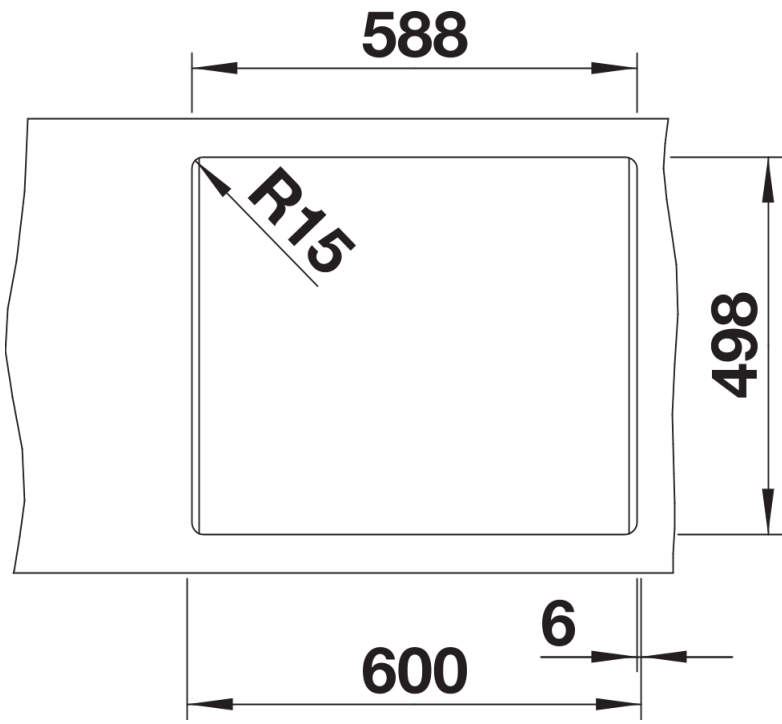

Colours

Available colours:

- black
- anthracite
- rock grey
- volcano grey
- alu metallic
- white
- soft white
- tartufo
- coffee

SILGRANIT anthracite

Scope of supply

- 2 x ETAGON rails in stainless steel
- waste kit with space-saving pipe
- 3 ½" InFino basket strainer

234164 - 2 x ETAGON rails

Details

Top view

Cut-out

Front view

Side view