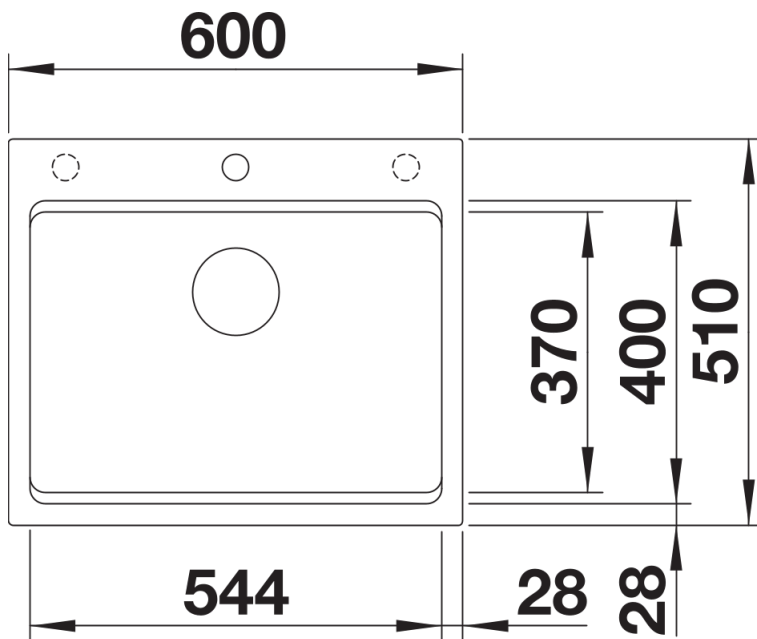

Colours

Available colours:

- black
- anthracite
- rock grey
- volcano grey
- alu metallic
- white
- soft white
- tartufo
- coffee

SILGRANIT anthracite

Scope of supply

- 2 x ETAGON rails in stainless steel
- waste kit with space-saving pipe
- 3 ½" InFino basket strainer

234164 - 2 x ETAGON rails

Details

Top view

Cut-out

Front view

Side view