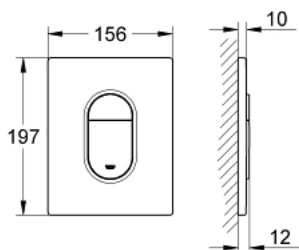

### PRODUCT DESCRIPTION

- for dual flush or start & stop actuation
- for pneumatic discharge valve AV1
- vertical installation
- 156 x 197 mm
- made of ABS
- **GROHE EcoJoy** technology for less water and perfect flow
- **GROHE StarLight** chrome finish
  
- for combination with Rapid SL and Uniset with GD 2 cistern
  
  
- for use with Rapid SLX please order shaft 66 791 000 (sold separately)

### SPARE PARTS

1: top plate w. push button (Order-nr. 42378000)

2: Screw dia. 4x52 mm (Order-nr. 6636200M)

3: Frame (Order-nr. 43207000)

4: Fixing set (Order-nr. 4308500M)\*

\* Optional accessories