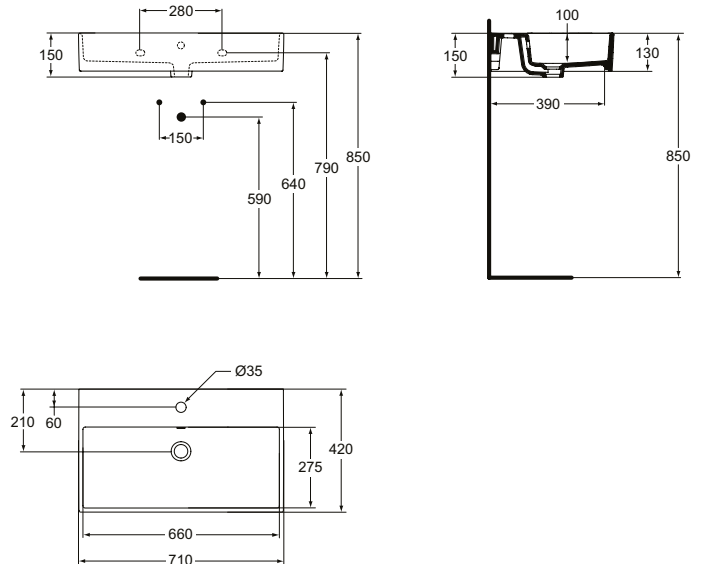

Ideal Standard

WASHBASIN

Strada

Article-No.: **K078201**

Washbasin 70cm

Strada basin with central tap hole punched and with overflow. Including: Furniture cutting template. See the full list of optional recommended equipment in the IS Catalogue/Price list.

Colour: 01 - White

Features: .Without an overflow

More product details:

Type:	Wall mounted / pedestal
Mounting:	Wall mounted
Style:	Contemporary
Tap Holes:	1
Net Weight (kg):	22
Material:	Fine fireclay
Height (mm):	145
Width (mm):	710
Depth (mm):	420
Shape:	Squared / Rectangle
Certificate Number:	EN 14688