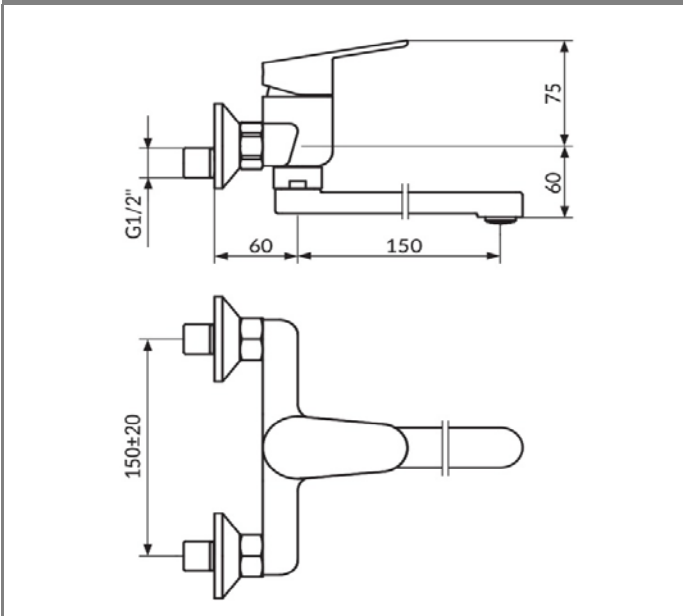

ARTIKAL
Item

JA321001

ZIDNA BATERIJA - IZLIV 150mm
Wall type mixer - 150mm spout

SLIKA PROIZVODA Product picture

TEHNIČKA SKICA Technical draft

TEHNIČKI PODACI

Jednoručna baterija
Zidna montaža
Klasa protoka Z - 7 lit/min
NEOPERL® PERLATOR® COIN SLOT®
Keramički mešač KEROX® 35
Heavy Duty ekscentar kolena
Polirane Inox rozete
Pokretni izliv 150mm
Klasa bučnosti I

TECHNICAL DETAILS

Single lever mixer
Attached to the wall
Flow rate Z - 7 lit/min
NEOPERL® PERLATOR® COIN SLOT®
Ceramic cartridge KEROX® 35
Heavy Duty eccentrics
Polished SS304 rosettes
Swivel spout 150mm
Noise class I

Max. working pressure : 5 bar
Suggested working pressure : 3 bar
Min. working pressure : 1 bar
Max. working temperature : 80°C
Suggested max. water temperature : 60°C

www.rosan.rs

Srbija, 24420 Kanjiža, Dušana Popovića 10.