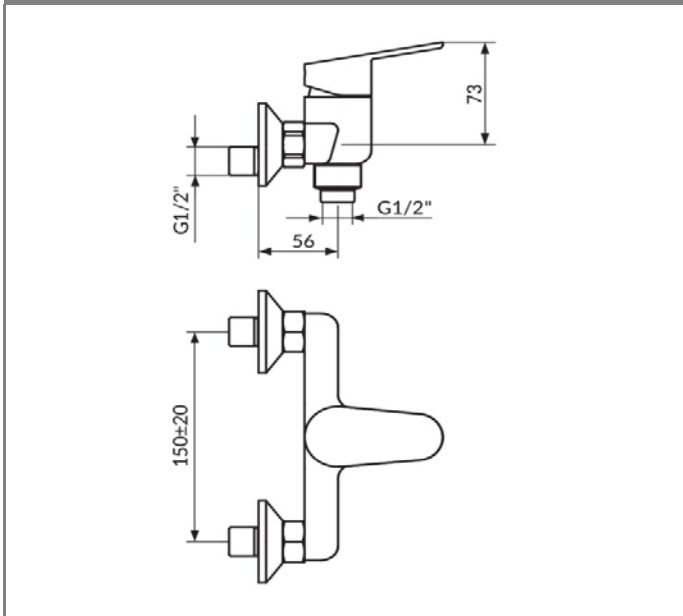

TEHNIČKA SKICA Technical draft

TEHNIČKI PODACI

Jednoručna baterija
Zidna montaža
Keramički mešač KEROX® 35
Polirane Inox 304 rozete
Heavy Duty ekscentar kolena
Duplo pleteno tuš crevo 1.5m
Easy Clean tuš ručica
Fiksni držač tuša
Klasa bučnosti I

TECHNICAL DETAILS

Single lever mixer
Attached to the wall
Ceramic cartridge KEROX® 35
Polished SS304 rosettes
Heavy Duty eccentrics
Double lock shower hose 1.5m
Easy Clean hand shower
Shower wall support
Noise class I

RADNI USLOVI

Maksimalni radni pritisak: 5 bar
Preporučeni radni pritisak: 3 bar
Minimalni radni pritisak: 1 bar
Maksimalna dozvoljena temperatura: 80°C
Preporučena temperatura vode: 60°C

WORKING CONDITIONS

Max. working pressure : 5 bar
Suggested working pressure : 3 bar
Min. working pressure : 1 bar
Max. working temperature : 80°C
Suggested max. water temperature : 60°C

www.rosan.rs

Srbija, 24420 Kanjiža, Dušana Popovića 10.

tel.+381 24-876-744 fax +381 24-876-756, info@rosan.rs

SMART