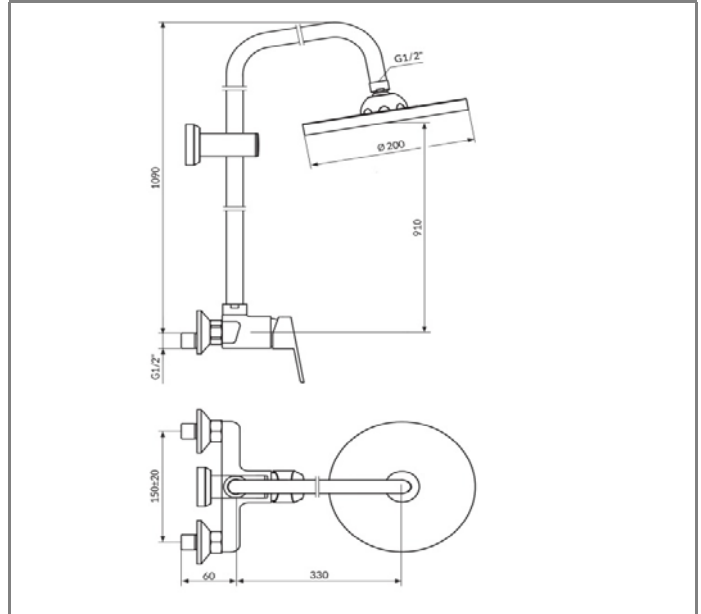

TEHNIČKA SKICA Technical draft

TEHNIČKI PODACI

Jednoručna baterija
Zidna montaža
Keramički mešač KEROX® 35
Polirane Inox 304 rozete
Heavy Duty ekscentar kolena
Podesivi usponski tuš, mesing d.25mm
Zglobna tuš ruža D. 200m
Duplo pleteno tuš crevo 1.5 m
Klasa bučnosti I

TECHNICAL DETAILS

Single lever mixer
Attached to the wall
Ceramic cartridge KEROX® 35
Polished SS304 rosettes
Heavy Duty eccentrics
Adjustable stand brass stand pipe d.25mm
Shower head D.200mm
Double lock shower hose 1.5m
Noise Class I

RADNI USLOVI

Maksimalni radni pritisak: 5 bar
Preporučeni radni pritisak: 3 bar
Minimalni radni pritisak: 1 bar
Maksimalna dozvoljena temperatura: 80°C
Preporučena temperatura vode: 60°C

WORKING CONDITIONS

Max. working pressure : 5 bar
Suggested working pressure : 3 bar
Min. working pressure : 1 bar
Max. working temperature : 80°C
Suggested max. water temperature : 60°C

www.rosan.rs

Srbija, 24420 Kanjiža, Dušana Popovića 10.

tel.+381 24-876-744 fax +381 24-876-756, info@rosan.rs

SMART