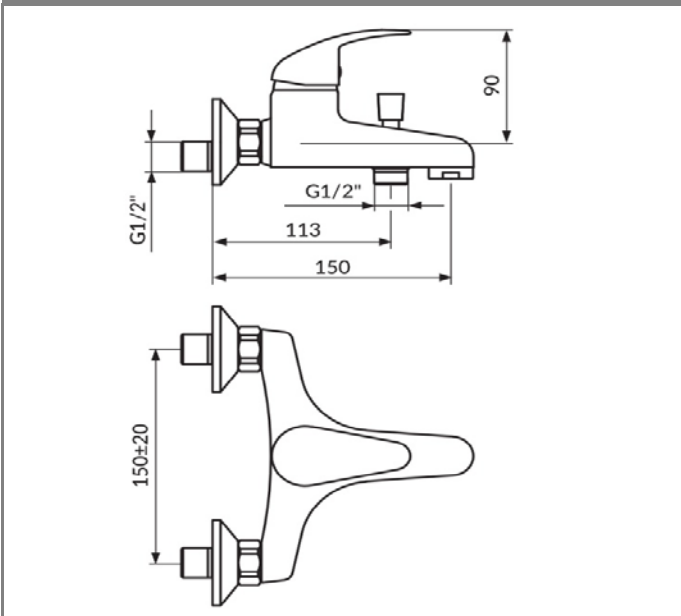

TEHNIČKA SKICA Technical draft

TEHNIČKI PODACI

Jednoručna baterija
Zidna montaža
Klasa protoka C - na izlivu
Regulacija protoka do 5 lit/min na tušu
NEOPERL® PERLATOR® HONEYCOMB
Keramički mešač KEROX® 35 HWS
Automatski prebacivač NEOPERL® HYBRID
Duplo pleteno tuš crevo 1.5m
Ručni tuš
Heavy Duty ekscentar kolena
Hromirane rozete
Klasa bučnosti II

RADNI USLOVI

Maksimalni radni pritisak: 5 bar
Preporučeni radni pritisak: 3 bar
Minimalni radni pritisak: 1 bar
Maksimalna dozvoljena temperatura: 80°C
Preporučena temperatura vode: 60°C

TECHNICAL DETAILS

Single lever mixer
Wall mounted
Flow class C - on spout
Flow regulation on shower up to 5 lit/min
Aerator NEOPERL® PERLATOR® HONEYCOMB
Ceramic cartridge KEROX® 35 HWS
Automatic diverter NEOPERL® HYBRID
Double lock shower hose 1.5m
Hand shower
Heavy Duty eccentric connectors
Chromed rossete
Noise level II

WORKING CONDITIONS

Max. working pressure : 5 bar
Suggested working pressure : 3 bar
Min. working pressure : 1 bar
Max. working temperature : 80°C
Suggested max. water temperature : 60°C

www.rosan.rs

Srbija, 24420 Kanjiža, Dušana Popovića 10.

tel.+381 24-876-744 fax +381 24-876-756, info@rosan.rs

PERLA