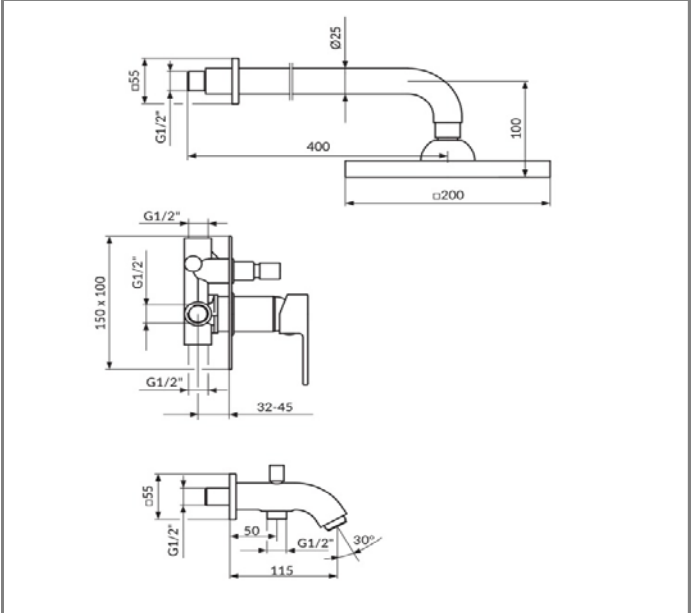

TEHNIČKA SKICA Technical draft

TEHNIČKI PODACI

Jednoručna baterija
Montaža u zidu
Klasa protoka C - na izlivu
Regulacija protoka do 5 lit/min na tušu
Keramički mešač KEROX® 35 HWS
Hromirana rozeta u ravni sa zidom
Automatski prebacivač za tuš na telu
Automatski prebacivač na izlivu
Konzola tuša L. 400mm
Zglobna tuš ruža 200 x 200mm
Easy Clean tuš ručica
Duplo pleteno tuš crevo 1.5m

RADNI USLOVI

Maksimalni radni pritisak: 5 bar
Preporučeni radni pritisak: 3 bar
Minimalni radni pritisak: 1 bar
Maksimalna dozvoljena temperatura: 80°C
Preporučena temperatura vode: 60°C

TECHNICAL DETAILS

Single lever mixer
Built-in wall
Flow class C - on spout
Flow regulation on shower up to 5 lit/min
Ceramic cartridge KEROX® 35 HWS
Chromed minimalistic rossete
Automatic shower diverter on mixer body
Automatic diverter on the spout
Shower column L. 400mm
Shower head 200 x 200mm
Easy Clean hand shower
Double lock shower hose 1.5m

WORKING CONDITIONS

Max. working pressure : 5 bar
Suggested working pressure : 3 bar
Min. working pressure : 1 bar
Max. working temperature : 80°C
Suggested max. water temperature : 60°C

www.rosan.rs

Srbija, 24420 Kanjiža, Dušana Popovića 10.

tel.+381 24-876-744 fax +381 24-876-756, info@rosan.rs

QUADRO