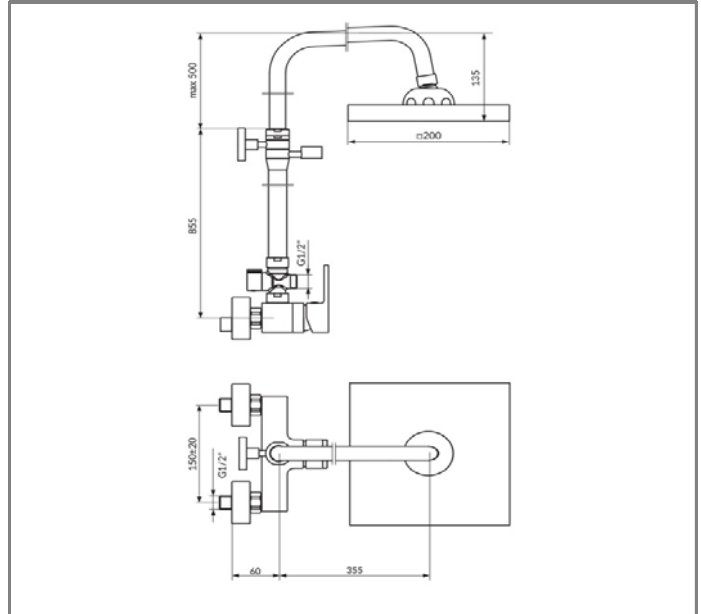

TEHNIČKA SKICA Technical draft

TEHNIČKI PODACI

Jednoručna baterija
Zidna montaža
Regulacija protoka do 5 lit/min na tušu
Keramički mešač KEROX® 35 HWS
Podesivi usponski tuš
Ručni prebacivač
Zglobna tuš ruža 200 x 200mm
Duplo pleteno tuš crevo 1.5m
Easy Clean tuš ručica
Heavy Duty ekscentar kolena
Hromirane Kvadratne rozete
Klasa bučnosti I

RADNI USLOVI

Maksimalni radni pritisak: 5 bar
Preporučeni radni pritisak: 3 bar
Minimalni radni pritisak: 1 bar
Maksimalna dozvoljena temperatura: 80°C
Preporučena temperatura vode: 60°C

TECHNICAL DETAILS

Single lever mixer
Wall mounted
Flow regulation on shower up to 5 lit/min
Ceramic cartridge KEROX® 35 HWS
Adjustable height stand pipe shower
Manual diverter
Shower head 200 x 200mm
Double lock shower hose 1.5m
Easy Clean hand shower
Heavy Duty eccentric connectors
Chromed squared rossetes
Noise level I

WORKING CONDITIONS

Max. working pressure : 5 bar
Suggested working pressure : 3 bar
Min. working pressure : 1 bar
Max. working temperature : 80°C
Suggested max. water temperature : 60°C

www.rosan.rs

Srbija, 24420 Kanjiža, Dušana Popovića 10.

tel.+381 24-876-744 fax +381 24-876-756, info@rosan.rs

QUADRO