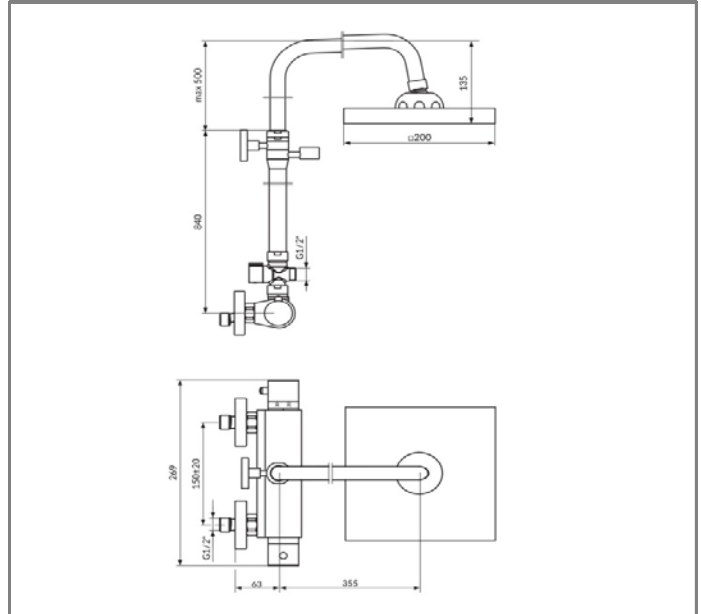

TEHNIČKA SKICA Technical draft

TEHNIČKI PODACI

Termostatska baterija
Zidna montaža
Regulacija protoka do 5 lit/min na tušu
PKMTH2 mešač
Flühs® LIFETIME keramički gornji deo
Podesivi usponski tuš
Ručni prebacivač
Zglobna tuš ruža D. 200mm
Duplo pleteno tuš crevo 1.5m
Easy Clean tuš ručica
Heavy Duty ekscentar kolena
Hromirane kvadratne rozete
Klasa bučnosti I

RADNI USLOVI

Maksimalni radni pritisak: 5 bar
Preporučeni radni pritisak: 3 bar
Minimalni radni pritisak: 1 bar
Maksimalna dozvoljena temperatura: 80°C
Preporučena temperatura vode: 60°C

TECHNICAL DETAILS

Thermostatic mixer
Wall mounted
Flow regulation on shower up to 5 lit/min
PKMTH2 thermostatic cartridge
Flühs® LIFETIME ceramic head part
Adjustable height stand pipe shower
Manual diverter
Shower head D. 200mm
Double lock shower hose 1.5m
Easy Clean hand shower
Heavy Duty eccentric connectors
Chromed squared rossetes
Noise level I

WORKING CONDITIONS

Max. working pressure : 5 bar
Suggested working pressure : 3 bar
Min. working pressure : 1 bar
Max. working temperature : 80°C
Suggested max. water temperature : 60°C

www.rosan.rs

Srbija, 24420 Kanjiža, Dušana Popovića 10.

tel.+381 24-876-744 fax +381 24-876-756, info@rosan.rs

THERMO2