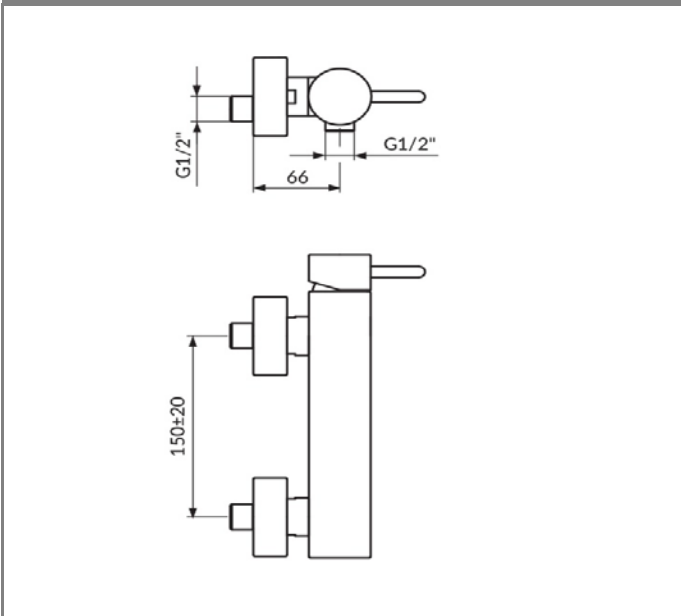

TEHNIČKA SKICA Technical draft

TEHNIČKI PODACI

Jednoručna baterija
Zidna montaža
Regulacija protoka do 5 lit/min na tušu
Keramički mešač KEROX® 35 HWS
Duplo pleteno tuš crevo 1.5m
Easy Clean tuš ručica
Heavy Duty ekscentar kolena
Hromirane minimalističke rozete
Klasa bučnosti I

TECHNICAL DETAILS

Single lever mixer
Wall mounted
Flow regulation on shower up to 5 lit/min
Ceramic cartridge KEROX® 35 HWS
Double lock shower hose 1.5m
Easy Clean hand shower
Heavy Duty eccentric connectors
Chromed minimalistic rossete
Noise level I

RADNI USLOVI

Maksimalni radni pritisak: 5 bar
Preporučeni radni pritisak: 3 bar
Minimalni radni pritisak: 1 bar
Maksimalna dozvoljena temperatura: 80°C
Preporučena temperatura vode: 60°C

WORKING CONDITIONS

Max. working pressure : 5 bar
Suggested working pressure : 3 bar
Min. working pressure : 1 bar
Max. working temperature : 80°C
Suggested max. water temperature : 60°C

www.rosan.rs

Srbija, 24420 Kanjiža, Dušana Popovića 10.

tel.+381 24-876-744 fax +381 24-876-756, info@rosan.rs

ZERO