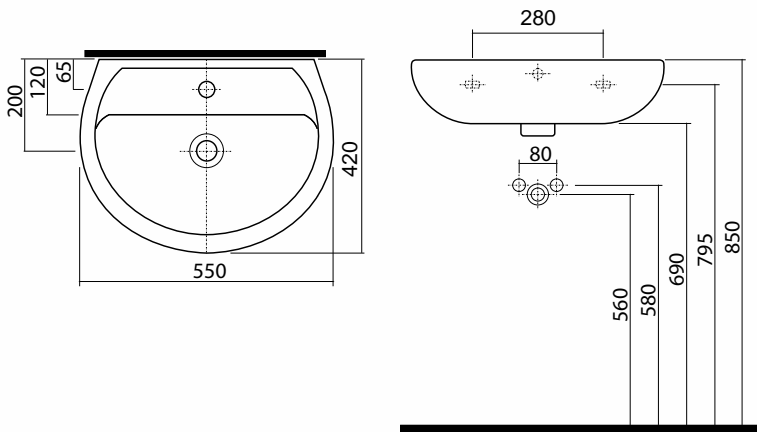

# REKORD WASHBASIN

Washbasin 55 cm with  
tap hole, with overflow.

Number: **K91155000**  
Weight: 10,5 kg  
Dimensions: 55 x 42 cm

### Additional information:

Can be combined with K97100000  
half-pedestal.

Mounted on bolts.