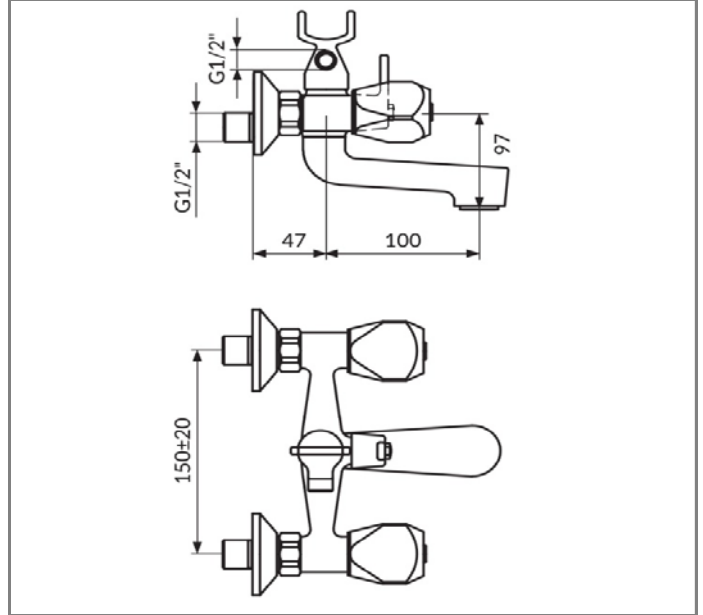

TEHNIČKA SKICA Technical draft

TEHNIČKI PODACI

Dvoručna baterija
Zidna montaža
Regulacija protoka do 5 lit/min na tušu
Kompresioni gornji deo sa masnom komorom 1/2"
Rukohvat dim boje
Duplo pleteno tuš crevo 1.5m
Ručni tuš
Ručni prebacivač
Heavy Duty ekscentar kolena
Hromirane rozete
Klasa bučnosti I

RADNI USLOVI

Maksimalni radni pritisak: 5 bar
Preporučeni radni pritisak: 3 bar
Minimalni radni pritisak: 1 bar
Maksimalna dozvoljena temperatura: 80°C
Preporučena temperatura vode: 60°C

TECHNICAL DETAILS

Two handle mixer
Wall mounted
Flow regulation on shower up to 5 lit/min
Compression cartridge with grease chamber 1/2"
Fumme handle
Double lock shower hose 1.5m
Hand shower
Manual diverter
Heavy Duty eccentric connectors
Chromed rossettes
Noise level I

WORKING CONDITIONS

Max. working pressure : 5 bar
Suggested working pressure : 3 bar
Min. working pressure : 1 bar
Max. working temperature : 80°C
Suggested max. water temperature : 60°C

www.rosan.rs

Srbija, 24420 Kanjiža, Dušana Popovića 10.

tel.+381 24-876-744 fax +381 24-876-756, info@rosan.rs

KLASIK FUMME