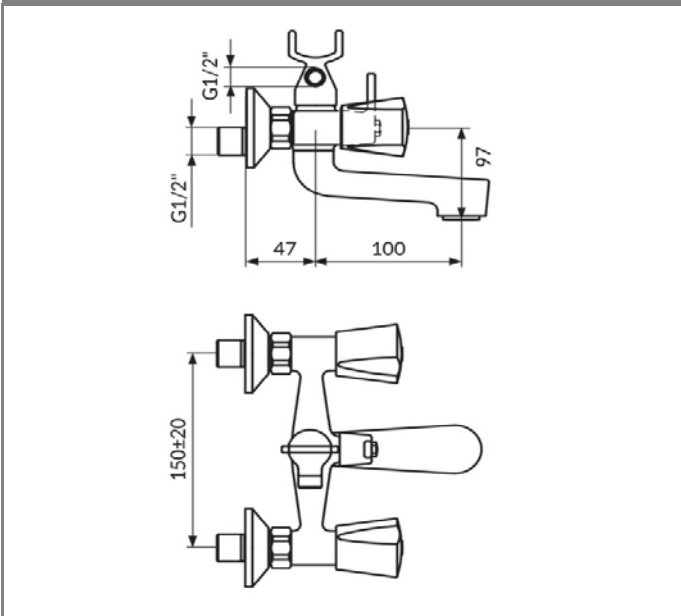

TEHNIČKA SKICA Technical draft

TEHNIČKI PODACI

Dvoručna baterija
Zidna montaža
Regulacija protoka do 5 lit/min na tušu
Flühs® LIFETIME keramički gornji delovi
Metalni trokraki rukohvat
Duplo pleteno tuš crevo 1.5m
Ručni tuš
Ručni prebacivač
Heavy Duty ekscentar kolena
Hromirane rozete
Klasa bučnosti I

RADNI USLOVI

Maksimalni radni pritisak: 5 bar
Preporučeni radni pritisak: 3 bar
Minimalni radni pritisak: 1 bar
Maksimalna dozvoljena temperatura: 80°C
Preporučena temperatura vode: 60°C

TECHNICAL DETAILS

Two handle mixer
Wall mounted
Flow regulation on shower up to 5 lit/min
Flühs® LIFETIME ceramic head parts
Metal triangle handle
Double lock shower hose 1.5m
Hand shower
Manual diverter
Heavy Duty eccentric connectors
Chromed rosettes
Noise level I

WORKING CONDITIONS

Max. working pressure : 5 bar
Suggested working pressure : 3 bar
Min. working pressure : 1 bar
Max. working temperature : 80°C
Suggested max. water temperature : 60°C

www.rosan.rs

Srbija, 24420 Kanjiža, Dušana Popovića 10.

tel.+381 24-876-744 fax +381 24-876-756, info@rosan.rs

KERAMIC