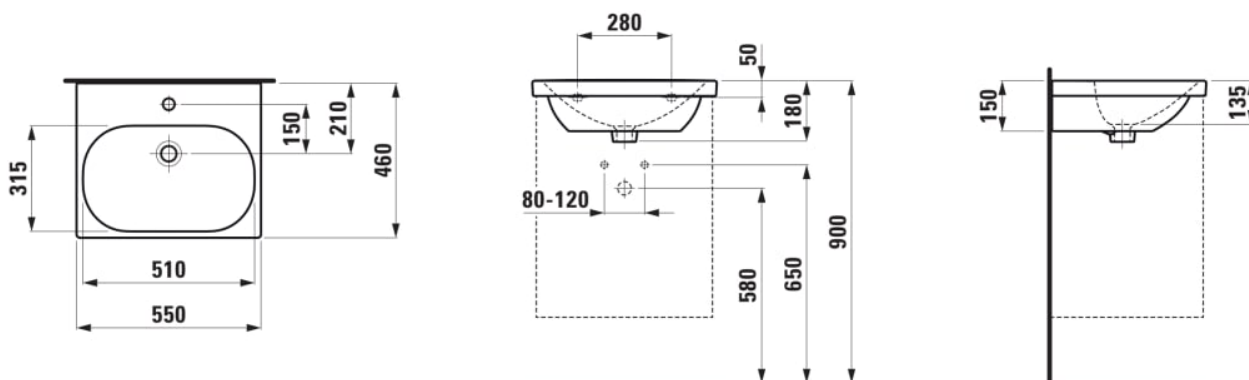

LUA

Washbasin

DIMENSIONS

Length	550 mm
Width	460 mm
Height	180 mm

COLOUR AND FINISH

□ 000 White

OPTIONS

104 - one tap hole, centre

Basin capacity (l) : 5.3

Bowl depth (mm) : 135

Bowl length (mm) : 510

Bowl position : Central

Bowl width (mm) : 315

Installation type : Wall-hung

Internal Shape : 4 - Oval

Material : Vitreous china

Net weight (kg) : 13.3

Shape : Rectangular

Taphole configuration : 1 taphole in the middle

TECHNICAL DRAWINGS

COMPATIBLE WITH

Basin mixer Eco+,
projection 135 mm, fixed
spout, without pop-up
waste

H3110810041201

Basin mixer Eco+
projection 135 mm, fixed
spout, with pop-up waste

H3110810041241

Vanity unit, 2 drawers,
matches vanity washbasin
H810082

H403522112...1

LUA

A design language that has been reduced to the essentials. Clear, geometric lines united in one continuous form. This results in a versatile bathroom programme for private and public architecture alike. With LUA, Toan Nguyen has succeeded in creating yet another stylistic bathroom culture that will be a long-term common denominator. The collection of fittings designed with the same ambition, perfectly shaped bathtubs and the extensive LANI furniture range complete LUA are turned into a true total bathroom solution.